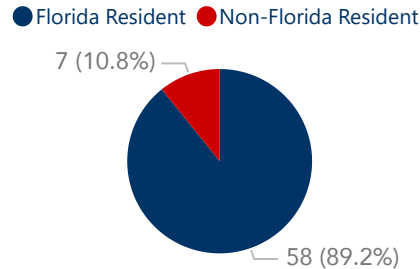

GENDER

ACADEMIC CLASSIFICATION

FIRST GENERATION

FLORIDA RESIDENT

PRIMARY CAMPUS TERM

Campus	Count
Boca Raton	43
Davie	1
Distance Learning	20
Ft Lauderdale	1
Total	65

RACE/ETHNICITY

FALL 2022 TAP

	In TAP	Not in TAP
Total Students	27	2354
Average Term GPA	3.15	2.91
Average Attempted Credits	12.37	10.81
Average Earned Credits	11.89	9.64
Percentage Earned	96%	89%

COLLEGE

TOP 10 MAJORS

Major	Count
Pre-Business	13
Social Work	7
Psychology	4
Multimedia Studies	2
Political Science	2
Marketing: General	1
Neuroscience and Behavior	1
Preprofessional Engineering	1
Public Management	1
Urban Design	1
Total	33