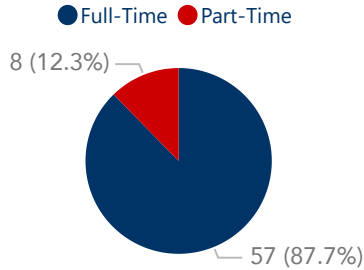

TAP Participants AY 22-23

65

Students Completing TAP

10

Living On Campus

5

Military or Veteran Assc.

ENROLLMENT STATUS

	In TAP	Not in TAP
Total Students	27	2354
Average Term GPA	3.15	2.91
Average Attempted Credits	12.37	10.81
Average Earned Credits	11.89	9.64
Percentage Earned	96%	89%

COLLEGE

TOP 10 MAJORS

Major	Count
Pre-Business	13
Social Work	7
Psychology	4
Multimedia Studies	2
Political Science	2
Marketing: General	1
Neuroscience and Behavior	1
Preprofessional Engineering	1
Public Management	1
Urban Design	1
Total	33