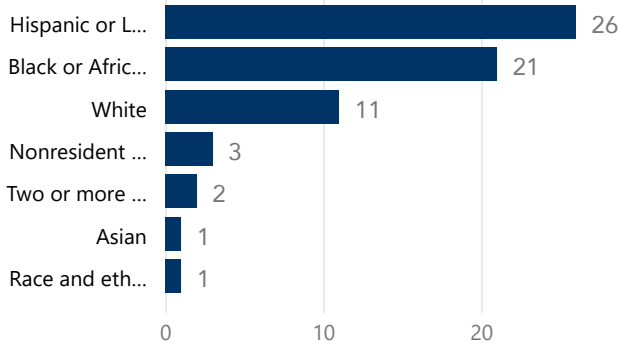

GENDER

ACADEMIC CLASSIFICATION

FIRST GENERATION

FLORIDA RESIDENT

PRIMARY CAMPUS TERM

Campus	Count
Boca Raton	43
Davie	1
Distance Learning	20
Ft Lauderdale	1
Total	65

RACE/ETHNICITY

FALL 2022 TAP

	In TAP	Not in TAP
Total Students	27	2354
Average Term GPA	3.15	2.91
Average Attempted Credits	12.37	10.81
Average Earned Credits	11.89	9.64
Percentage Earned	96%	89%

COLLEGE

TOP 10 MAJORS

Major	Count
Pre-Business	13
Social Work	7
Psychology	4
Multimedia Studies	2
Political Science	2
Marketing: General	1
Neuroscience and Behavior	1
Preprofessional Engineering	1
Public Management	1
Urban Design	1
Total	33