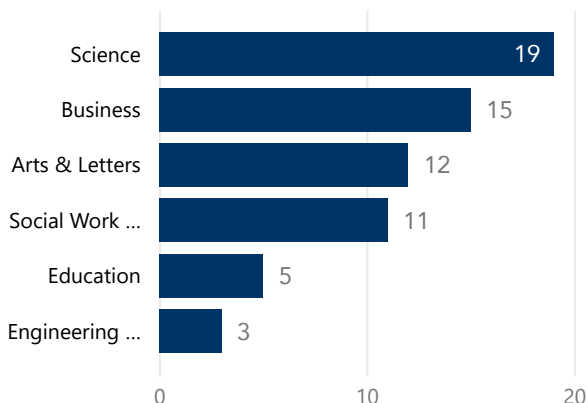

GENDER

ACADEMIC CLASSIFICATION

FIRST GENERATION

FLORIDA RESIDENT

PRIMARY CAMPUS TERM

Campus	Count
Boca Raton	43
Davie	1
Distance Learning	20
Ft Lauderdale	1
Total	65

RACE/ETHNICITY

FALL 2022 TAP

	In TAP	Not in TAP
Total Students	27	2354
Average Term GPA	3.15	2.91
Average Attempted Credits	12.37	10.81
Average Earned Credits	11.89	9.64
Percentage Earned	96%	89%

COLLEGE

TOP 10 MAJORS

Major	Count
Pre-Business	13
Social Work	7
Psychology	4
Multimedia Studies	2
Political Science	2
Marketing: General	1
Neuroscience and Behavior	1
Preprofessional Engineering	1
Public Management	1
Urban Design	1
Total	33