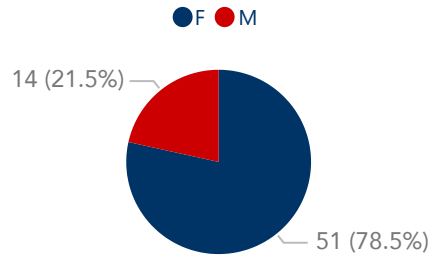

TAP Participants AY 22-23

65

Students Completing TAP

10

Living On Campus

5

Military or Veteran Assc.

ENROLLMENT STATUS

GENDER

ACADEMIC CLASSIFICATION

FIRST GENERATION

FLORIDA RESIDENT

PRIMARY CAMPUS TERM

Campus	Count
Boca Raton	43
Davie	1
Distance Learning	20
Ft Lauderdale	1
Total	65

RACE/ETHNICITY

FALL 2022 TAP

	In TAP	Not in TAP
Total Students	27	2354
Average Term GPA	3.15	2.91
Average Attempted Credits	12.37	10.81
Average Earned Credits	11.89	9.64
Percentage Earned	96%	89%

COLLEGE

TOP 10 MAJORS

Major	Count
Pre-Business	13
Social Work	7
Psychology	4
Multimedia Studies	2
Political Science	2
Marketing: General	1
Neuroscience and Behavior	1
Preprofessional Engineering	1
Public Management	1
Urban Design	1
Total	33