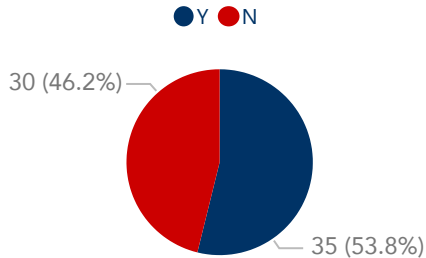

TAP Participants AY 22-23

65

Students Completing TAP

10

Living On Campus

5

Military or Veteran Assc.

ENROLLMENT STATUS

GENDER

ACADEMIC CLASSIFICATION

FIRST GENERATION

FLORIDA RESIDENT

PRIMARY CAMPUS TERM

Campus	Count
Boca Raton	43
Davie	1
Distance Learning	20
Ft Lauderdale	1
Total	65

RACE/ETHNICITY

FALL 2022 TAP

	In TAP	Not in TAP
Total Students	27	2354
Average Term GPA	3.15	2.91
Average Attempted Credits	12.37	10.81
Average Earned Credits	11.89	9.64
Percentage Earned	96%	89%

COLLEGE

TOP 10 MAJORS

Major	Count
Pre-Business	13
Social Work	7
Psychology	4
Multimedia Studies	2
Political Science	2
Marketing: General	1
Neuroscience and Behavior	1
Preprofessional Engineering	1
Public Management	1
Urban Design	1
Total	33