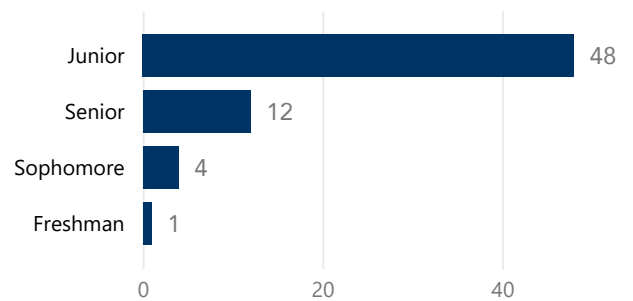

TAP Participants AY 22-23

65

Students Completing TAP

10

Living On Campus

5

Military or Veteran Assc.

ENROLLMENT STATUS

GENDER

ACADEMIC CLASSIFICATION

FIRST GENERATION

FLORIDA RESIDENT

PRIMARY CAMPUS TERM

Campus	Count
Boca Raton	43
Davie	1
Distance Learning	20
Ft Lauderdale	1
Total	65

RACE/ETHNICITY

FALL 2022 TAP

	In TAP	Not in TAP
Total Students	27	2354
Average Term GPA	3.15	2.91
Average Attempted Credits	12.37	10.81
Average Earned Credits	11.89	9.64
Percentage Earned	96%	89%

COLLEGE

TOP 10 MAJORS

Major	Count
Pre-Business	13
Social Work	7
Psychology	4
Multimedia Studies	2
Political Science	2
Marketing: General	1
Neuroscience and Behavior	1
Preprofessional Engineering	1
Public Management	1
Urban Design	1
Total	33