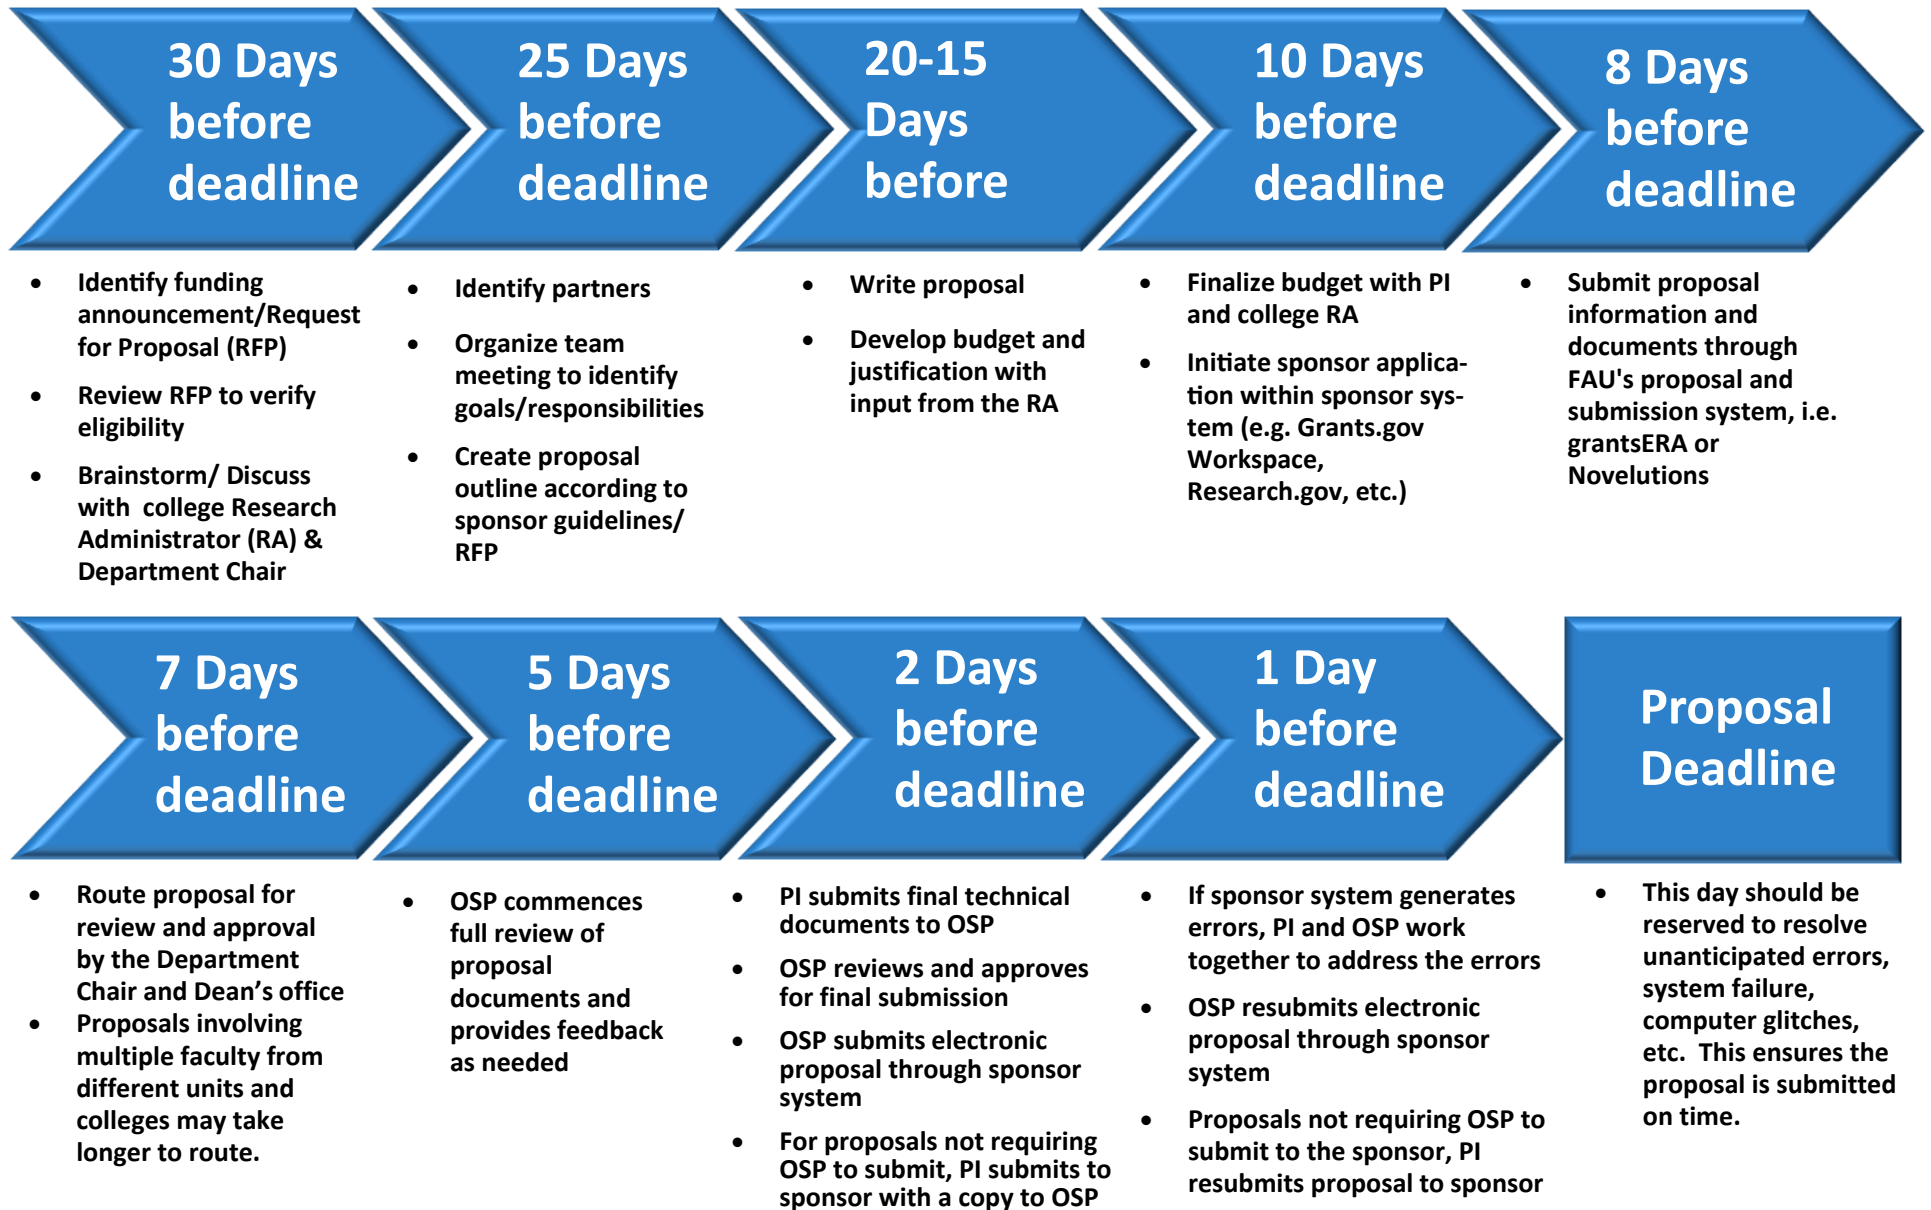

PROPOSAL SUBMISSION TIMELINE FOR PRINCIPAL INVESTIGATORS (PI)

Note: Technical errors with sponsor systems are common and PI's should anticipate possible errors