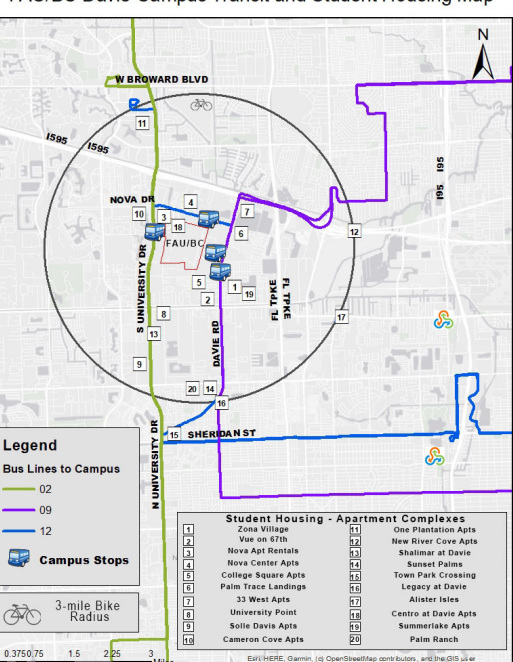

# Transit & Student Housing Maps

Lake Worth PBSC Campus Transit & Student Housing Map

FAU/BC Ft. Lauderdale Campus Transit & Student Housing Map

FAU/BC Davie Campus Transit and Student Housing Map

Boca Raton FAU Campus Transit & Student Housing Map