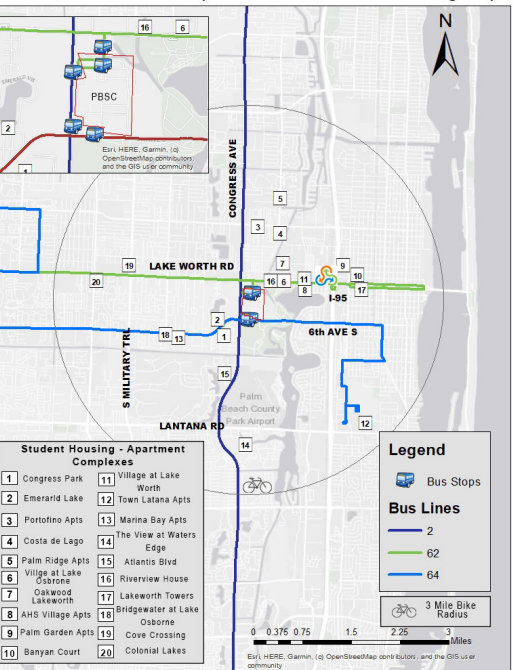

# Transit & Student Housing Maps

Lake Worth PBSC Campus Transit & Student Housing Map

FAU/BC Ft. Lauderdale Campus Transit & Student Housing Map

FAU/BC Davie Campus Transit and Student Housing Map

Boca Raton FAU Campus Transit & Student Housing Map