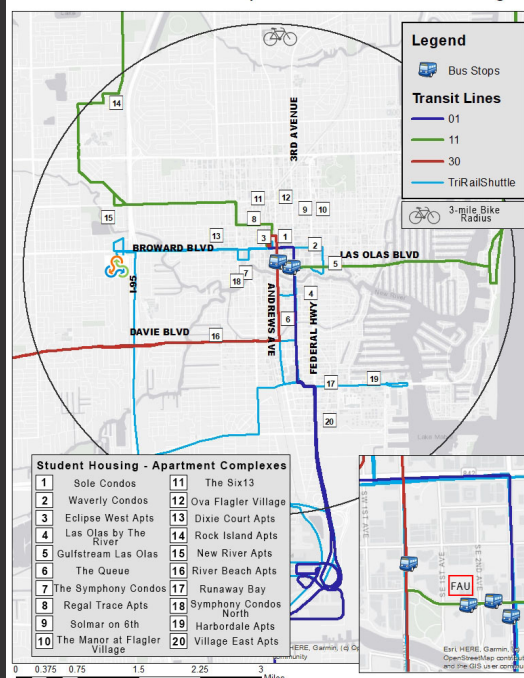

# Transit & Student Housing Maps

Lake Worth PBSC Campus Transit & Student Housing Map

FAU/BC Ft. Lauderdale Campus Transit & Student Housing Map

FAU/BC Davie Campus Transit and Student Housing Map

Boca Raton FAU Campus Transit & Student Housing Map