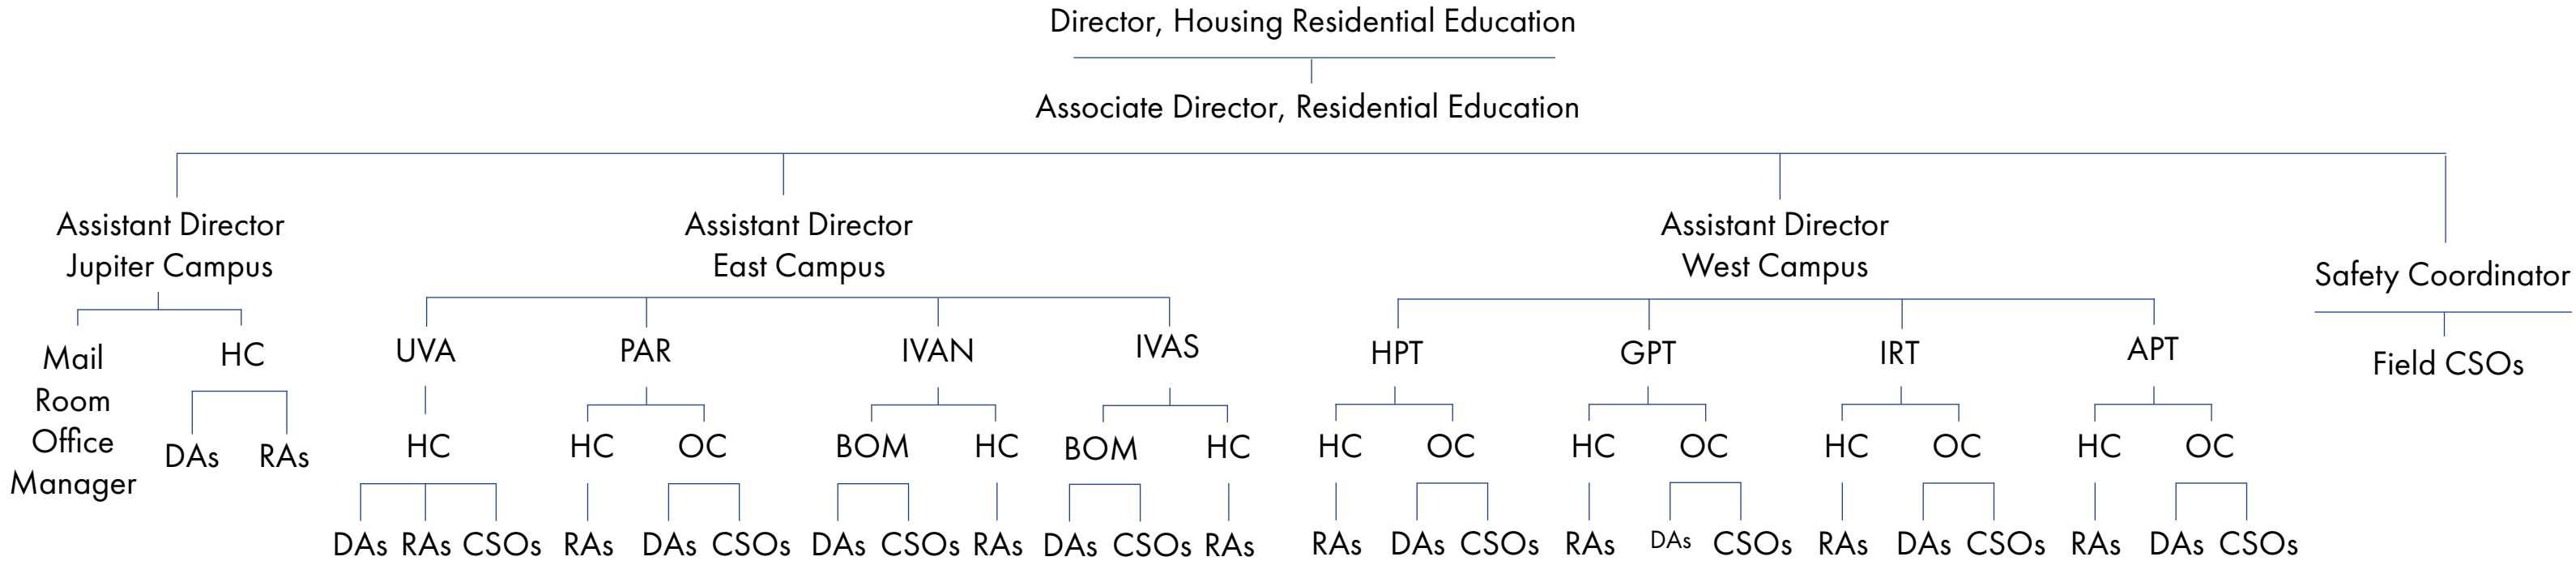

THE DEPARTMENT OF HOUSING AND RESIDENTIAL EDUCATION

RESIDENTIAL EDUCATION STAFF

Legend
 HC - Hall Coordinator
 OC - Operations Coordinator
 BOM - Building Operations Manager
 RAs - Resident Assistants
 DAs - Desk Assistants
 CSOs - Community Service Officers