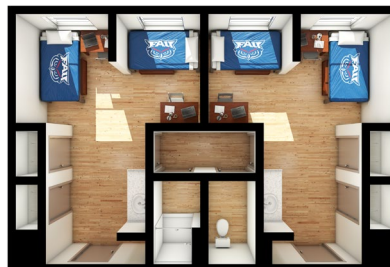

Shared Double Room Suite

Per student, per semester rate: $3,900

- Two shared double rooms
- Accommodates four students
- One bathroom
- Dimensions: 13'11" x 9'2"
- Rooms ending in E and F