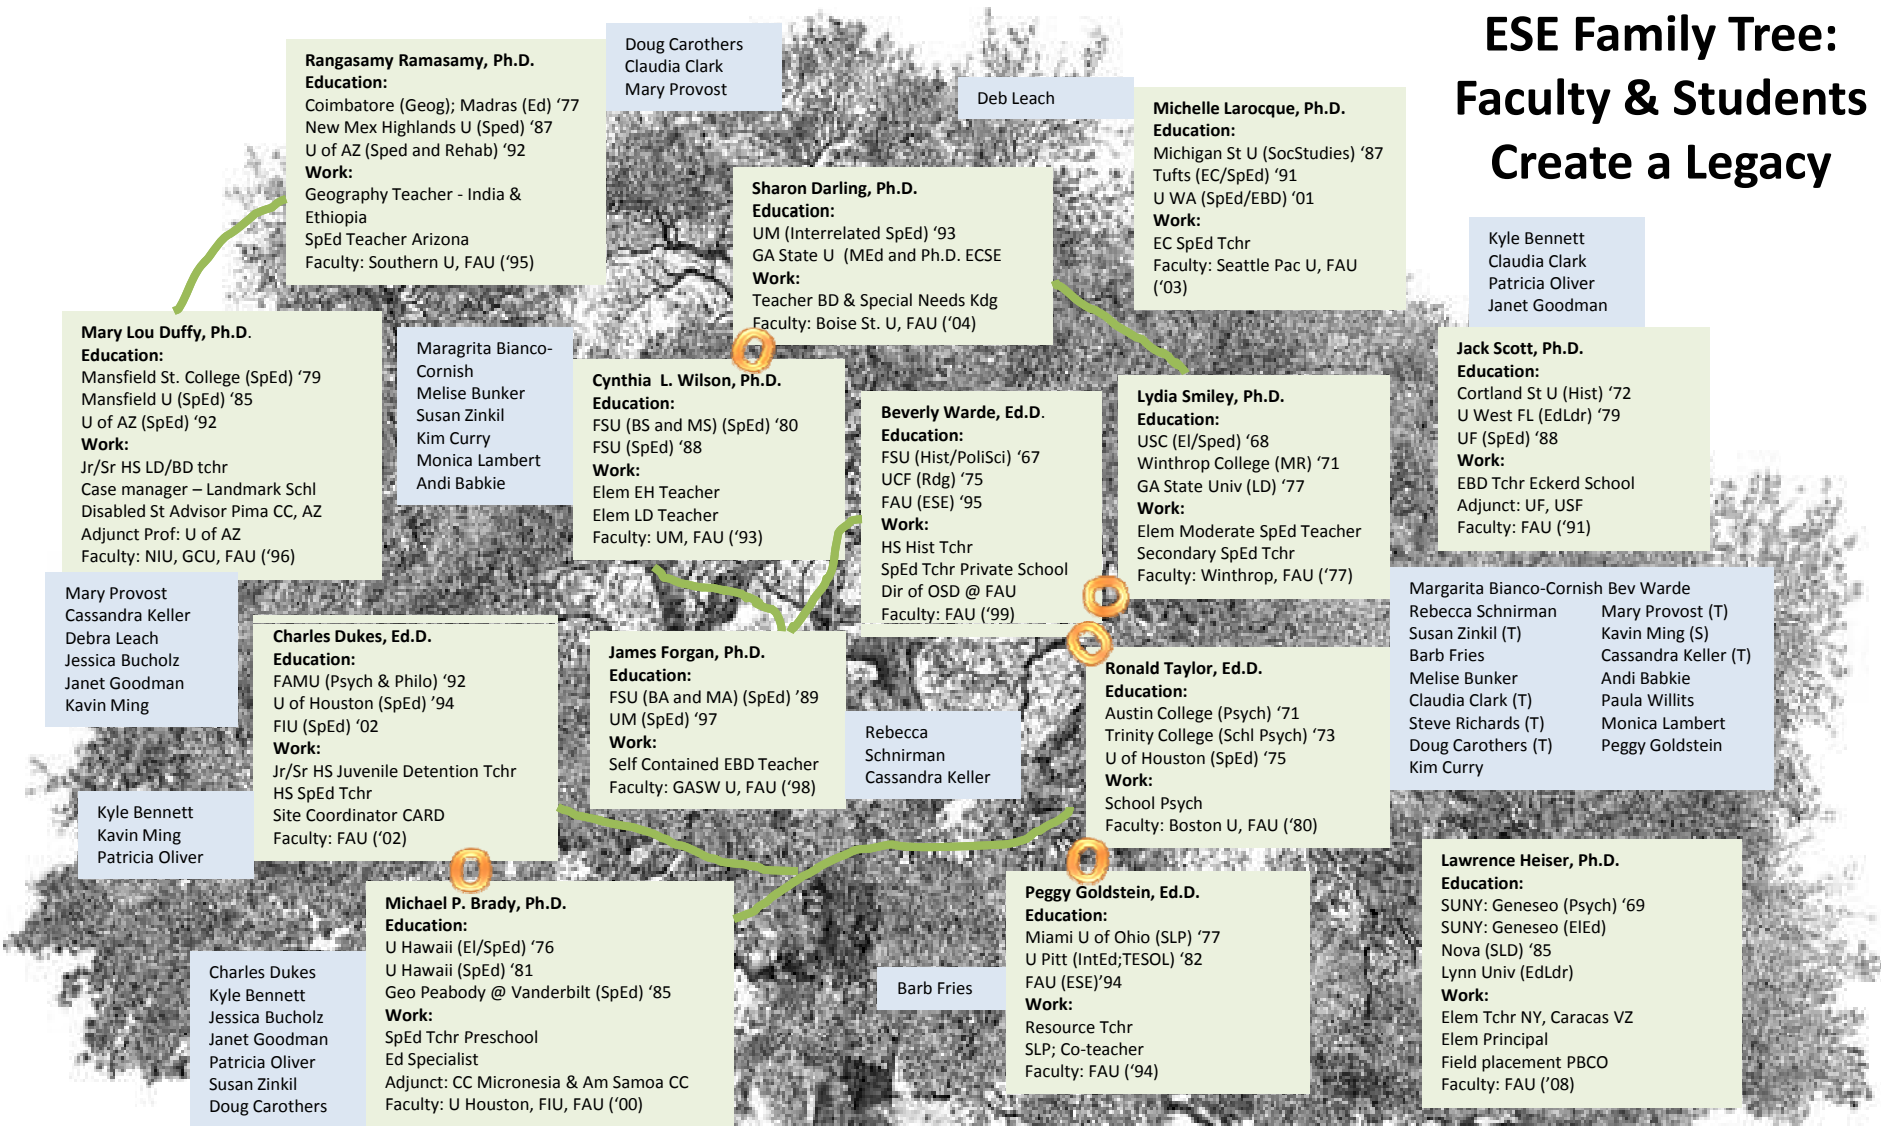

ESE Family Tree: Faculty & Students Create a Legacy

Faculty Roots

Hillard

Bijou

Bos

Sindelar

Brown

McLesky

Venezuela

Odom

Algozinne

Pennypacker

White

Harry

Dunn