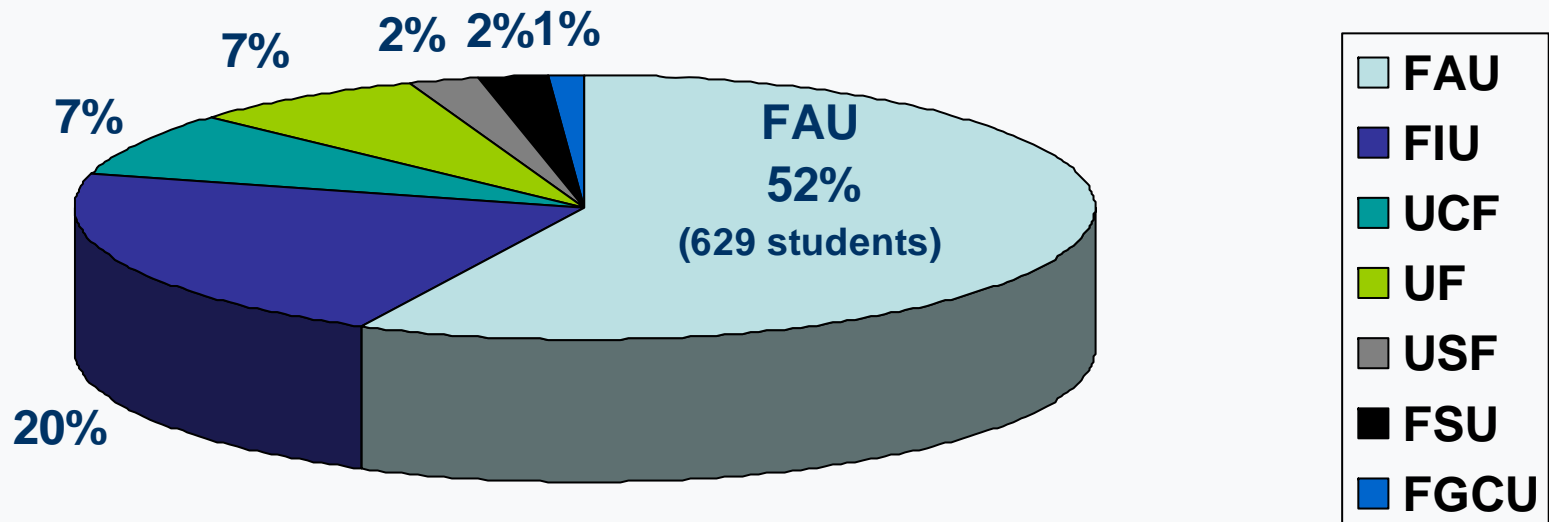

Florida Atlantic University

**Educational and Employment
Outcomes of 2003-04 AA
Degree Graduates
(Selected Community Colleges)**

2003-04 Community College AA Degree Graduates

Number of Degrees Awarded	Broward CC	Palm Beach CC	Indian River CC	TOTAL
	2,015	1,602	740	4,357

2004-05 Outcomes of 2003-04 Community College AA Degree Graduates

4 yr - SUS
 4 yr - FL Priv.
 Con't CC
 Employment
 Military*
 Not Found

*0% for all Community Colleges

2004-05 Outcomes of 2003-04 Community College AA Degree Graduates

Institutional distribution of the 60% of **Broward Community College** graduates enrolling in 4-year SUS institutions (Number = 1,209)

2004-05 Outcomes of 2003-04 Community College AA Degree Graduates

Institutional distribution of the 61% of **Palm Beach County Community College** graduates enrolling in 4-year SUS institutions (Number = 977)