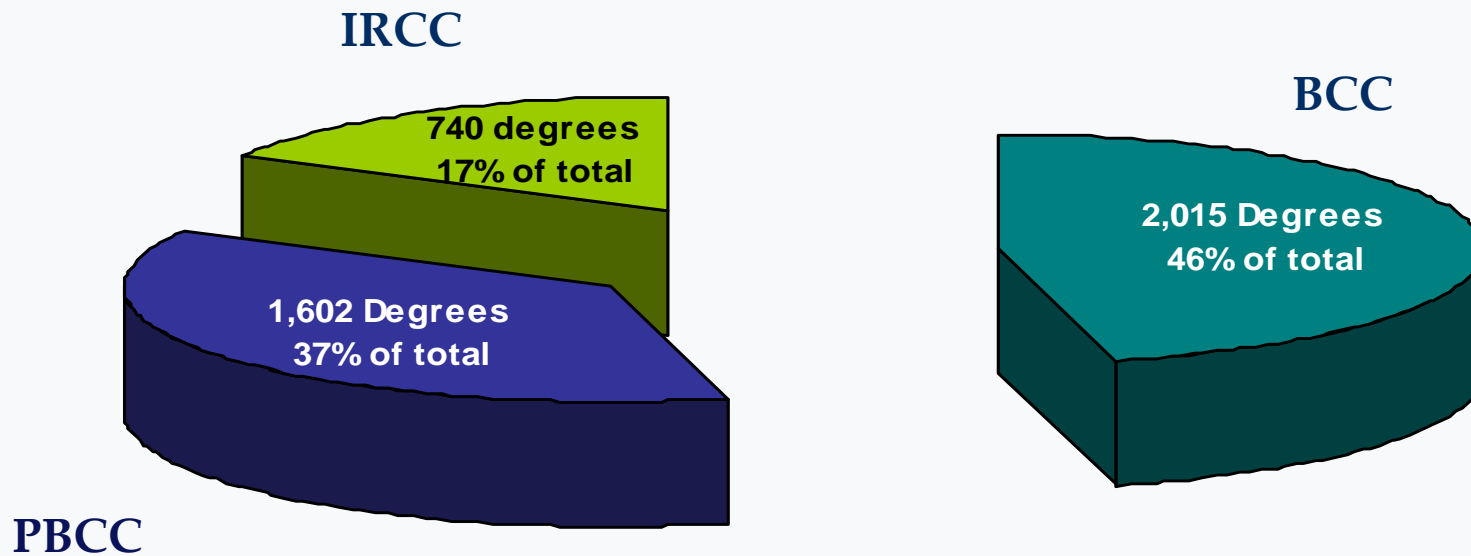

Florida Atlantic University

**Educational and Employment
Outcomes of 2003-04 AA
Degree Graduates
(Selected Community Colleges)**

2003-04 Community College AA Degree Graduates

Number of Degrees Awarded	Broward CC	Palm Beach CC	Indian River CC	TOTAL
	2,015	1,602	740	4,357

2004-05 Outcomes of 2003-04 Community College AA Degree Graduates

4 yr - SUS
 4 yr - FL Priv.
 Con't CC
 Employment
 Military*
 Not Found

*0% for all Community Colleges

2004-05 Outcomes of 2003-04 Community College AA Degree Graduates