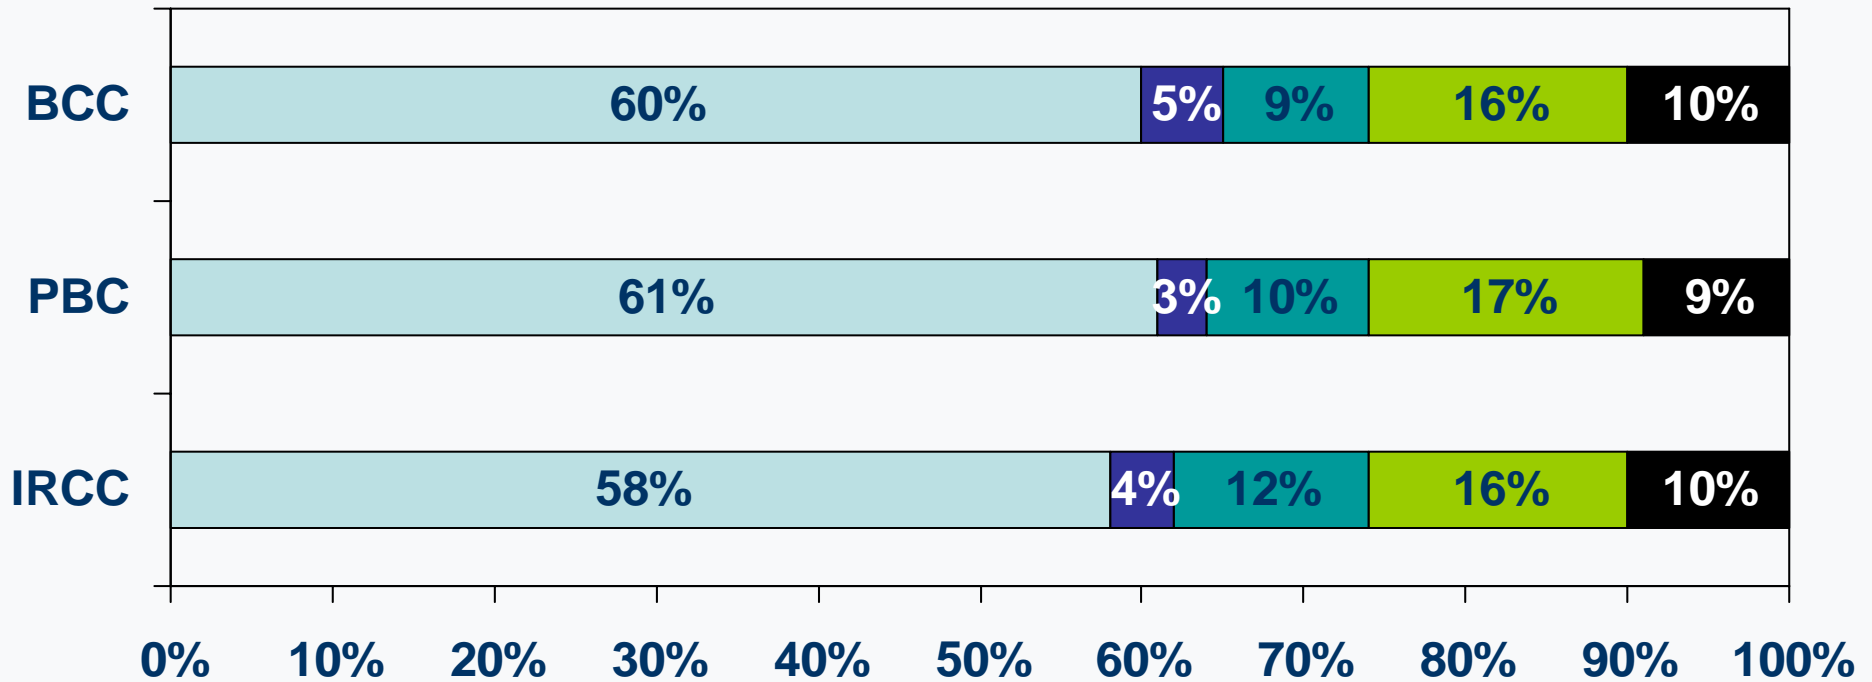

2004-05 Outcomes of 2003-04 Community College AA Degree Graduates

4 yr - SUS
 4 yr - FL Priv.
 Con't CC
 Employment
 Military*
 Not Found

*0% for all Community Colleges