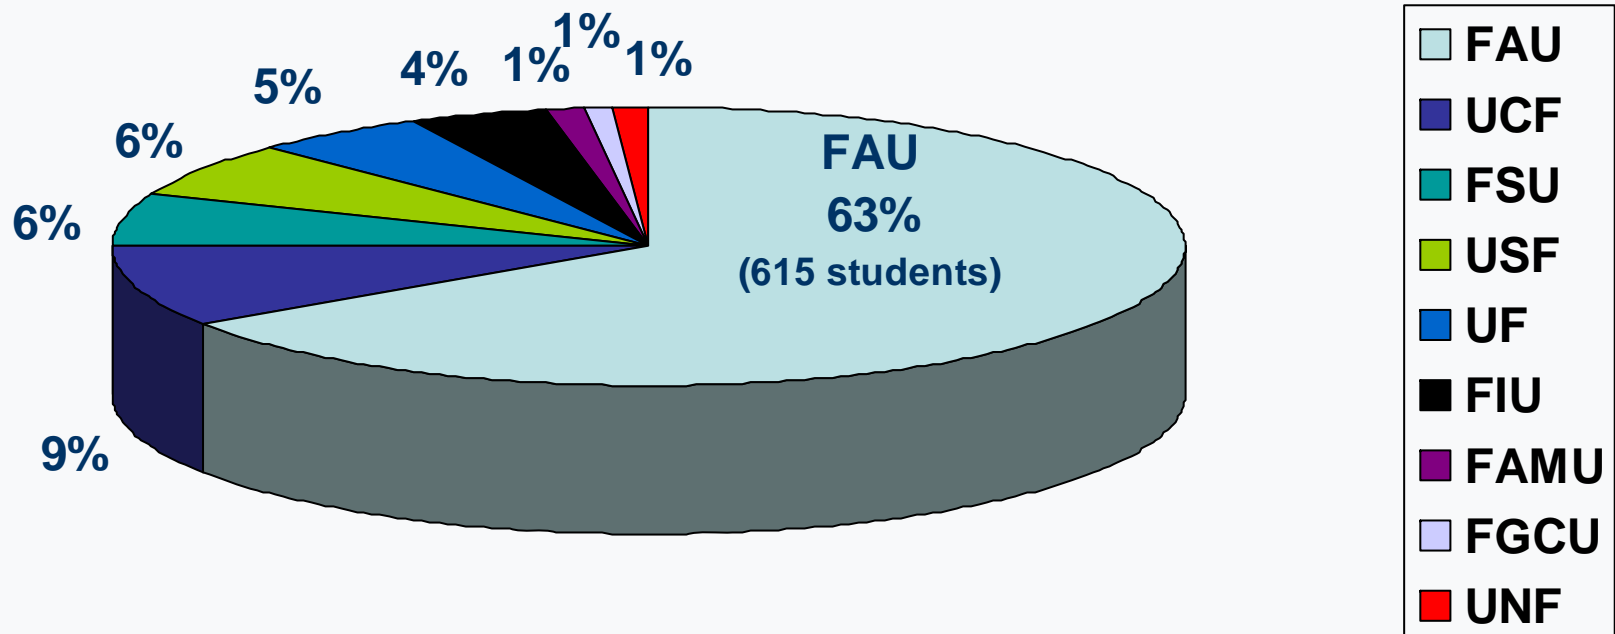

Florida Atlantic University

**Educational and Employment
Outcomes of 2003-04 AA
Degree Graduates
(Selected Community Colleges)**

2003-04 Community College AA Degree Graduates

Number of Degrees Awarded	Broward CC	Palm Beach CC	Indian River CC	TOTAL
	2,015	1,602	740	4,357

2004-05 Outcomes of 2003-04 Community College AA Degree Graduates

4 yr - SUS
 4 yr - FL Priv.
 Con't CC
 Employment
 Military*
 Not Found

*0% for all Community Colleges

2004-05 Outcomes of 2003-04 Community College AA Degree Graduates

Institutional distribution of the 60% of **Broward Community College** graduates enrolling in 4-year SUS institutions (Number = 1,209)

2004-05 Outcomes of 2003-04 Community College AA Degree Graduates

Institutional distribution of the 61% of **Palm Beach County Community College** graduates enrolling in 4-year SUS institutions (Number = 977)