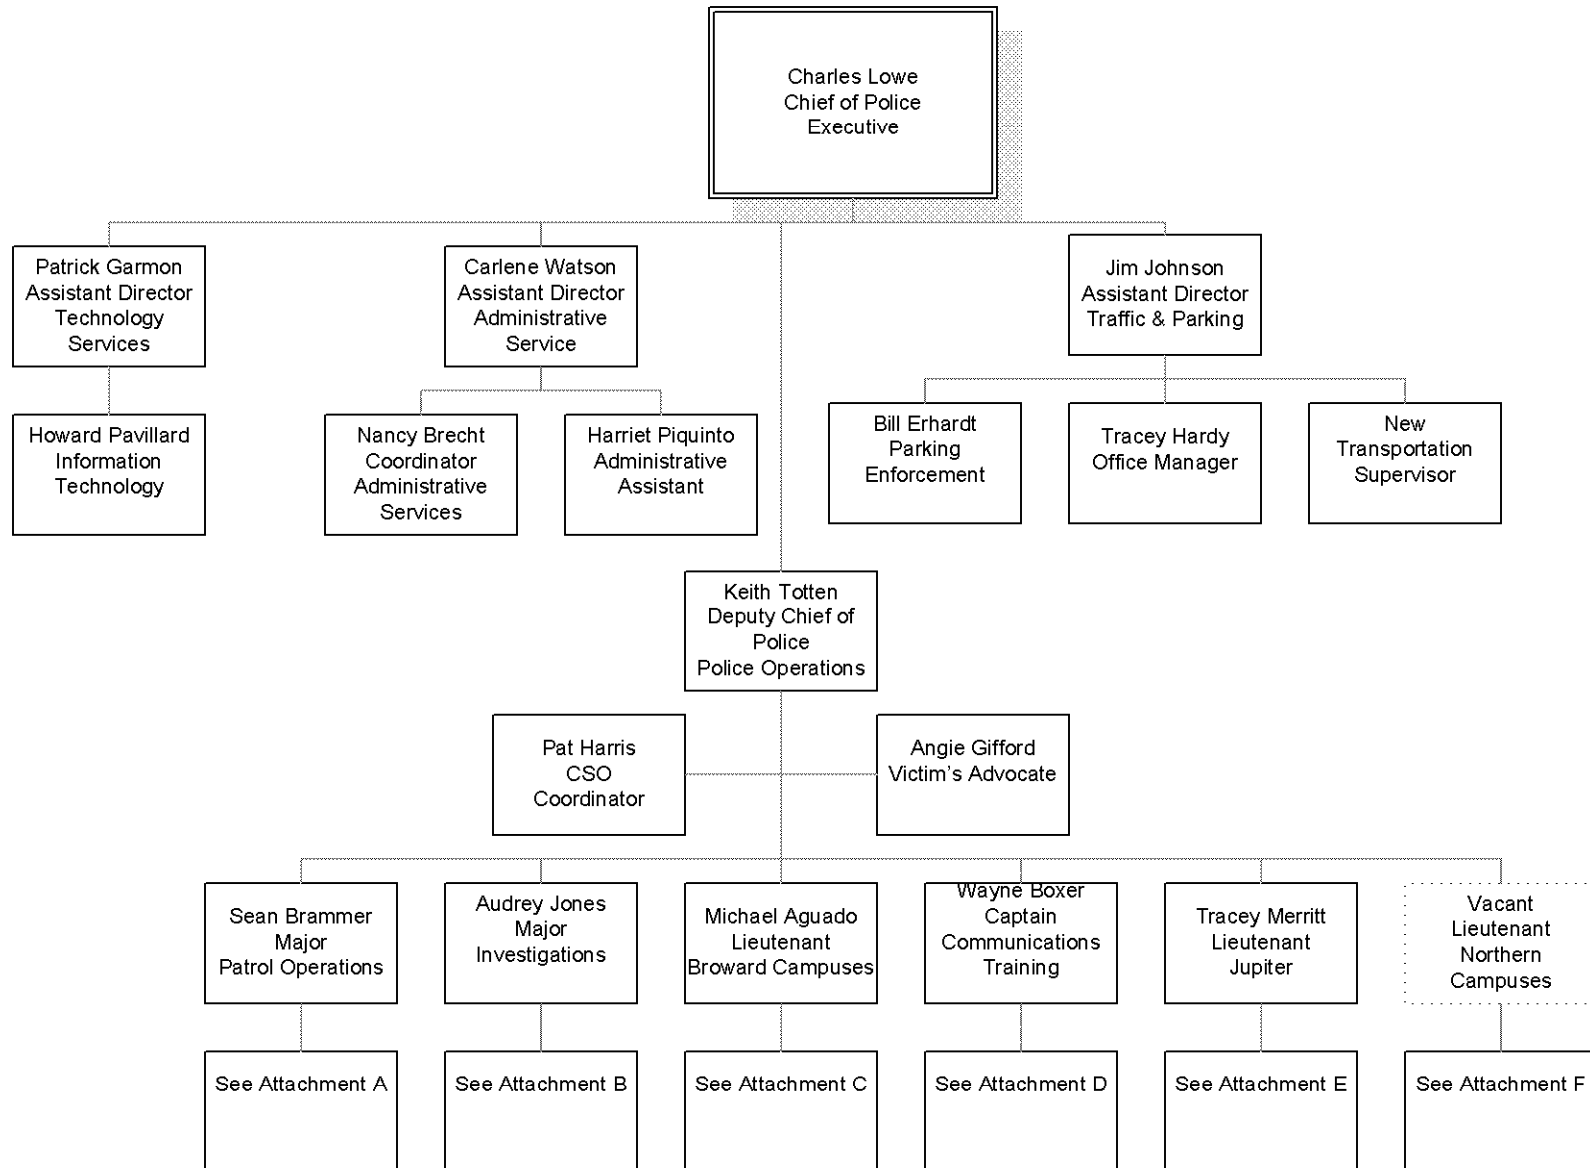

# FAU Police Department

6/14/2011

# Attachment A

6/14/2011

Sean Brammer  
Major  
Patrol Operations

Larry Ervin  
Lieutenant,  
Evening  
Patrol Operations

Richard Friedman  
Lieutenant, Mids  
Patrol Operations

Donna Darrell  
School Resource  
Officer