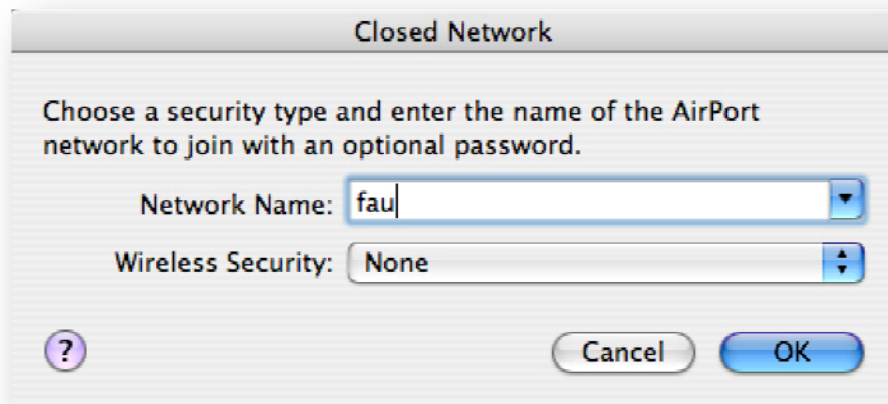

FAU Wireless Configuration for Mac OS X v10.4 Tiger

Step 1: Click on the AirPort icon located in the upper right corner of your screen. Click on **Other...** from the AirPort drop-down menu.

Step 2: In the Network Name field type in “fau” (leave the Wireless Security field set as “None”) and click OK.

Step 3: Open a web browser such as Safari. The FAU Wireless Authentication window should appear. For Name enter your FAUNet ID (username) and for Password enter your FAU Network (AD) password, then click Log In.