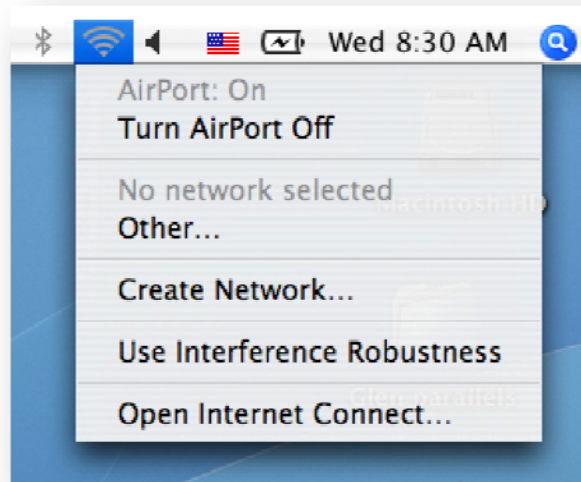

FAU Wireless Configuration for Mac OS X v10.4 Tiger

Step 1: Click on the AirPort icon located in the upper right corner of your screen. Click on **Other...** from the AirPort drop-down menu.

Step 2: In the Network Name field type in “fau” (leave the Wireless Security field set as “None”) and click OK.

Step 3: Open a web browser such as Safari. The FAU Wireless Authentication window should appear. For Name enter your FAUNet ID (username) and for Password enter your FAU Network (AD) password, then click Log In.