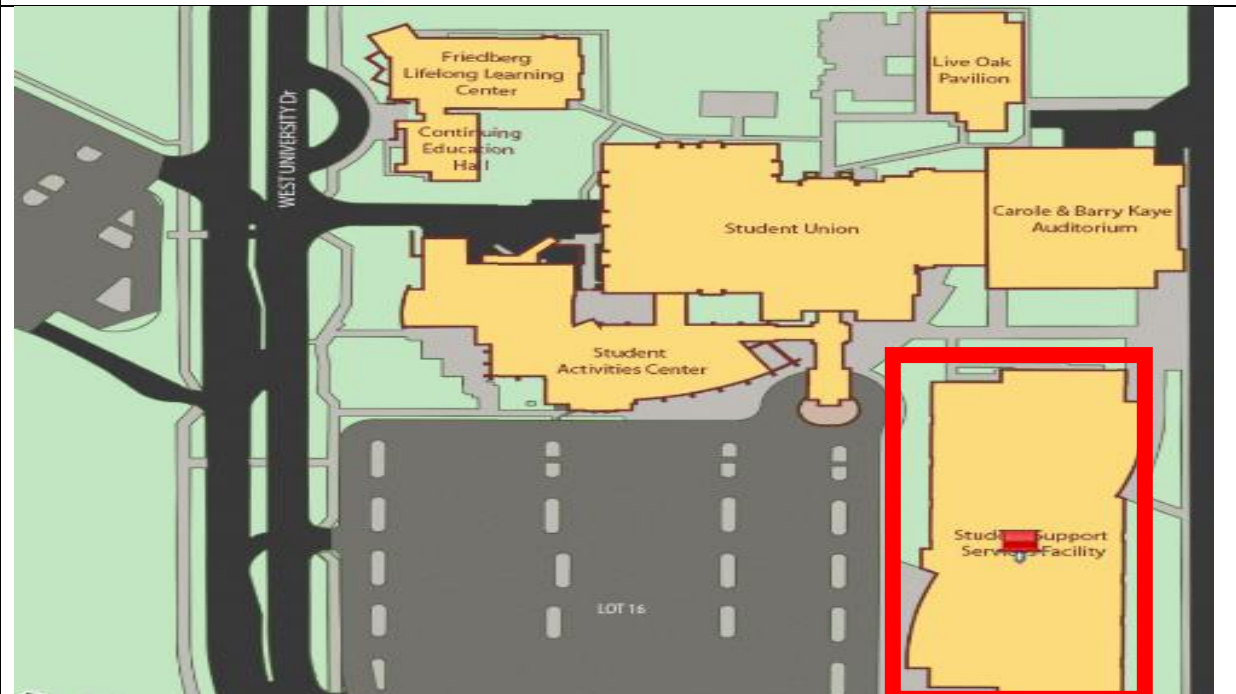

	Building	Floor	Room Location	Map
Workshop Session 1: 9:45 - 10:30am Session 2: 2:30 - 3:15	Student Union	Second	Sugar Palm	
		Second	Queen Palm	
		Second	Palmetto Palm	
		Second	Sago Palm	
	Conference Center (Student Activities Center)	First	Majestic Palm A & B	
		First	House Chambers	
		First	Silver Palm (small-FURC lunch)	

Building	Floor	Room Location
Student Support Services	First	SU-80, 132
	Second	SU-80, 206
	Second	SU-80, 223

Cafeteria and
 "The Burrow"
 (where lunch is)
 And
 Parking Lot