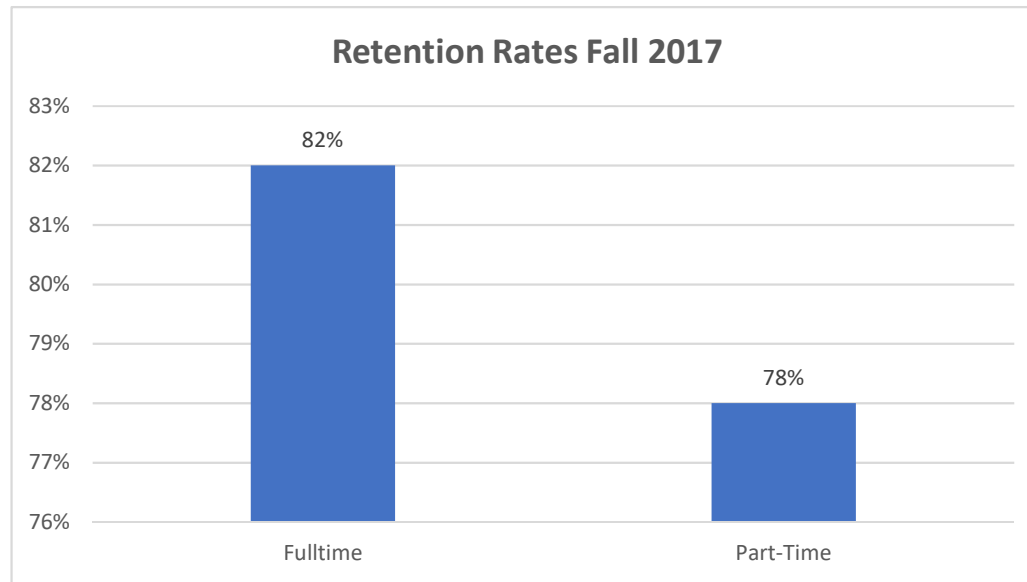

Retention Rates Fall 2017

Fulltime 82%

Part-Time 78%

Note: First to second year retention rate of first-time Bachelor's degree-seeking undergraduates Fall 2017

**Bachelor's degree graduation rates within 4 years, 6 years, and 8 years – Cohort year 2010**