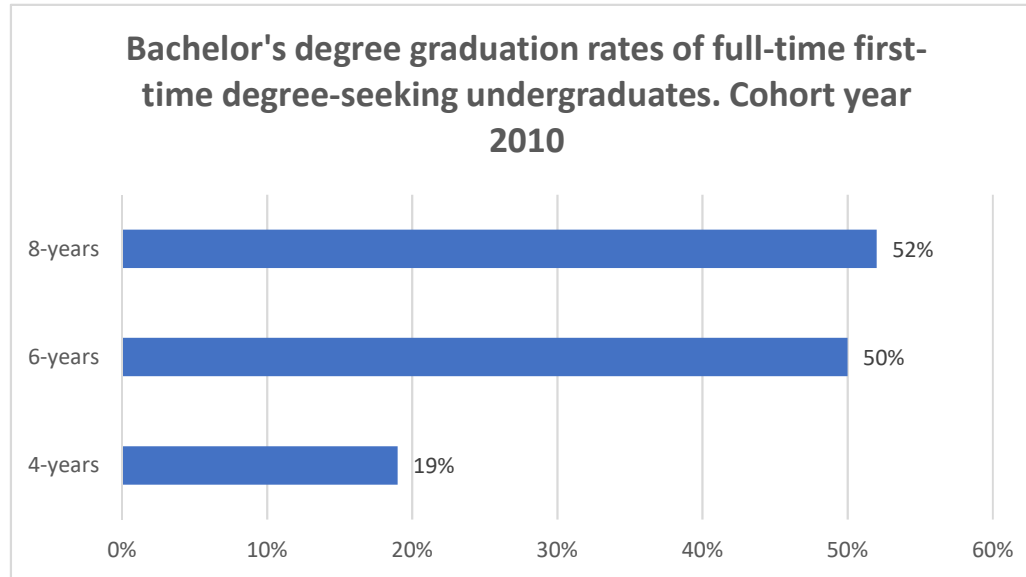

Retention Rates Fall 2017

Fulltime 82%

Part-Time 78%

Note: First to second year retention rate of first-time Bachelor's degree-seeking undergraduates Fall 2017

**Bachelor's degree graduation rates within 4 years, 6 years, and 8 years – Cohort year 2010**

4-years 19%  
6-years 50%  
8-years 52%

**Graduation rates of full-time first-time degree-seeking undergraduates within 150% of normal time to completion Cohort Year 2012**

<b>Overall graduation rate Cohort 2012</b>	
Total	52%
Men	47%
Women	56%
Nonresident alien	50%
Hispanic/Latino	53%
American Indian or Alaska Native	29%
Asian	70%
Black or African American	54%
Native Hawaiian or Other Pacific Islander	100%
White	50%
Two or more races	46%
Race and ethnicity unknown	55%
Transfer-out rate	34%