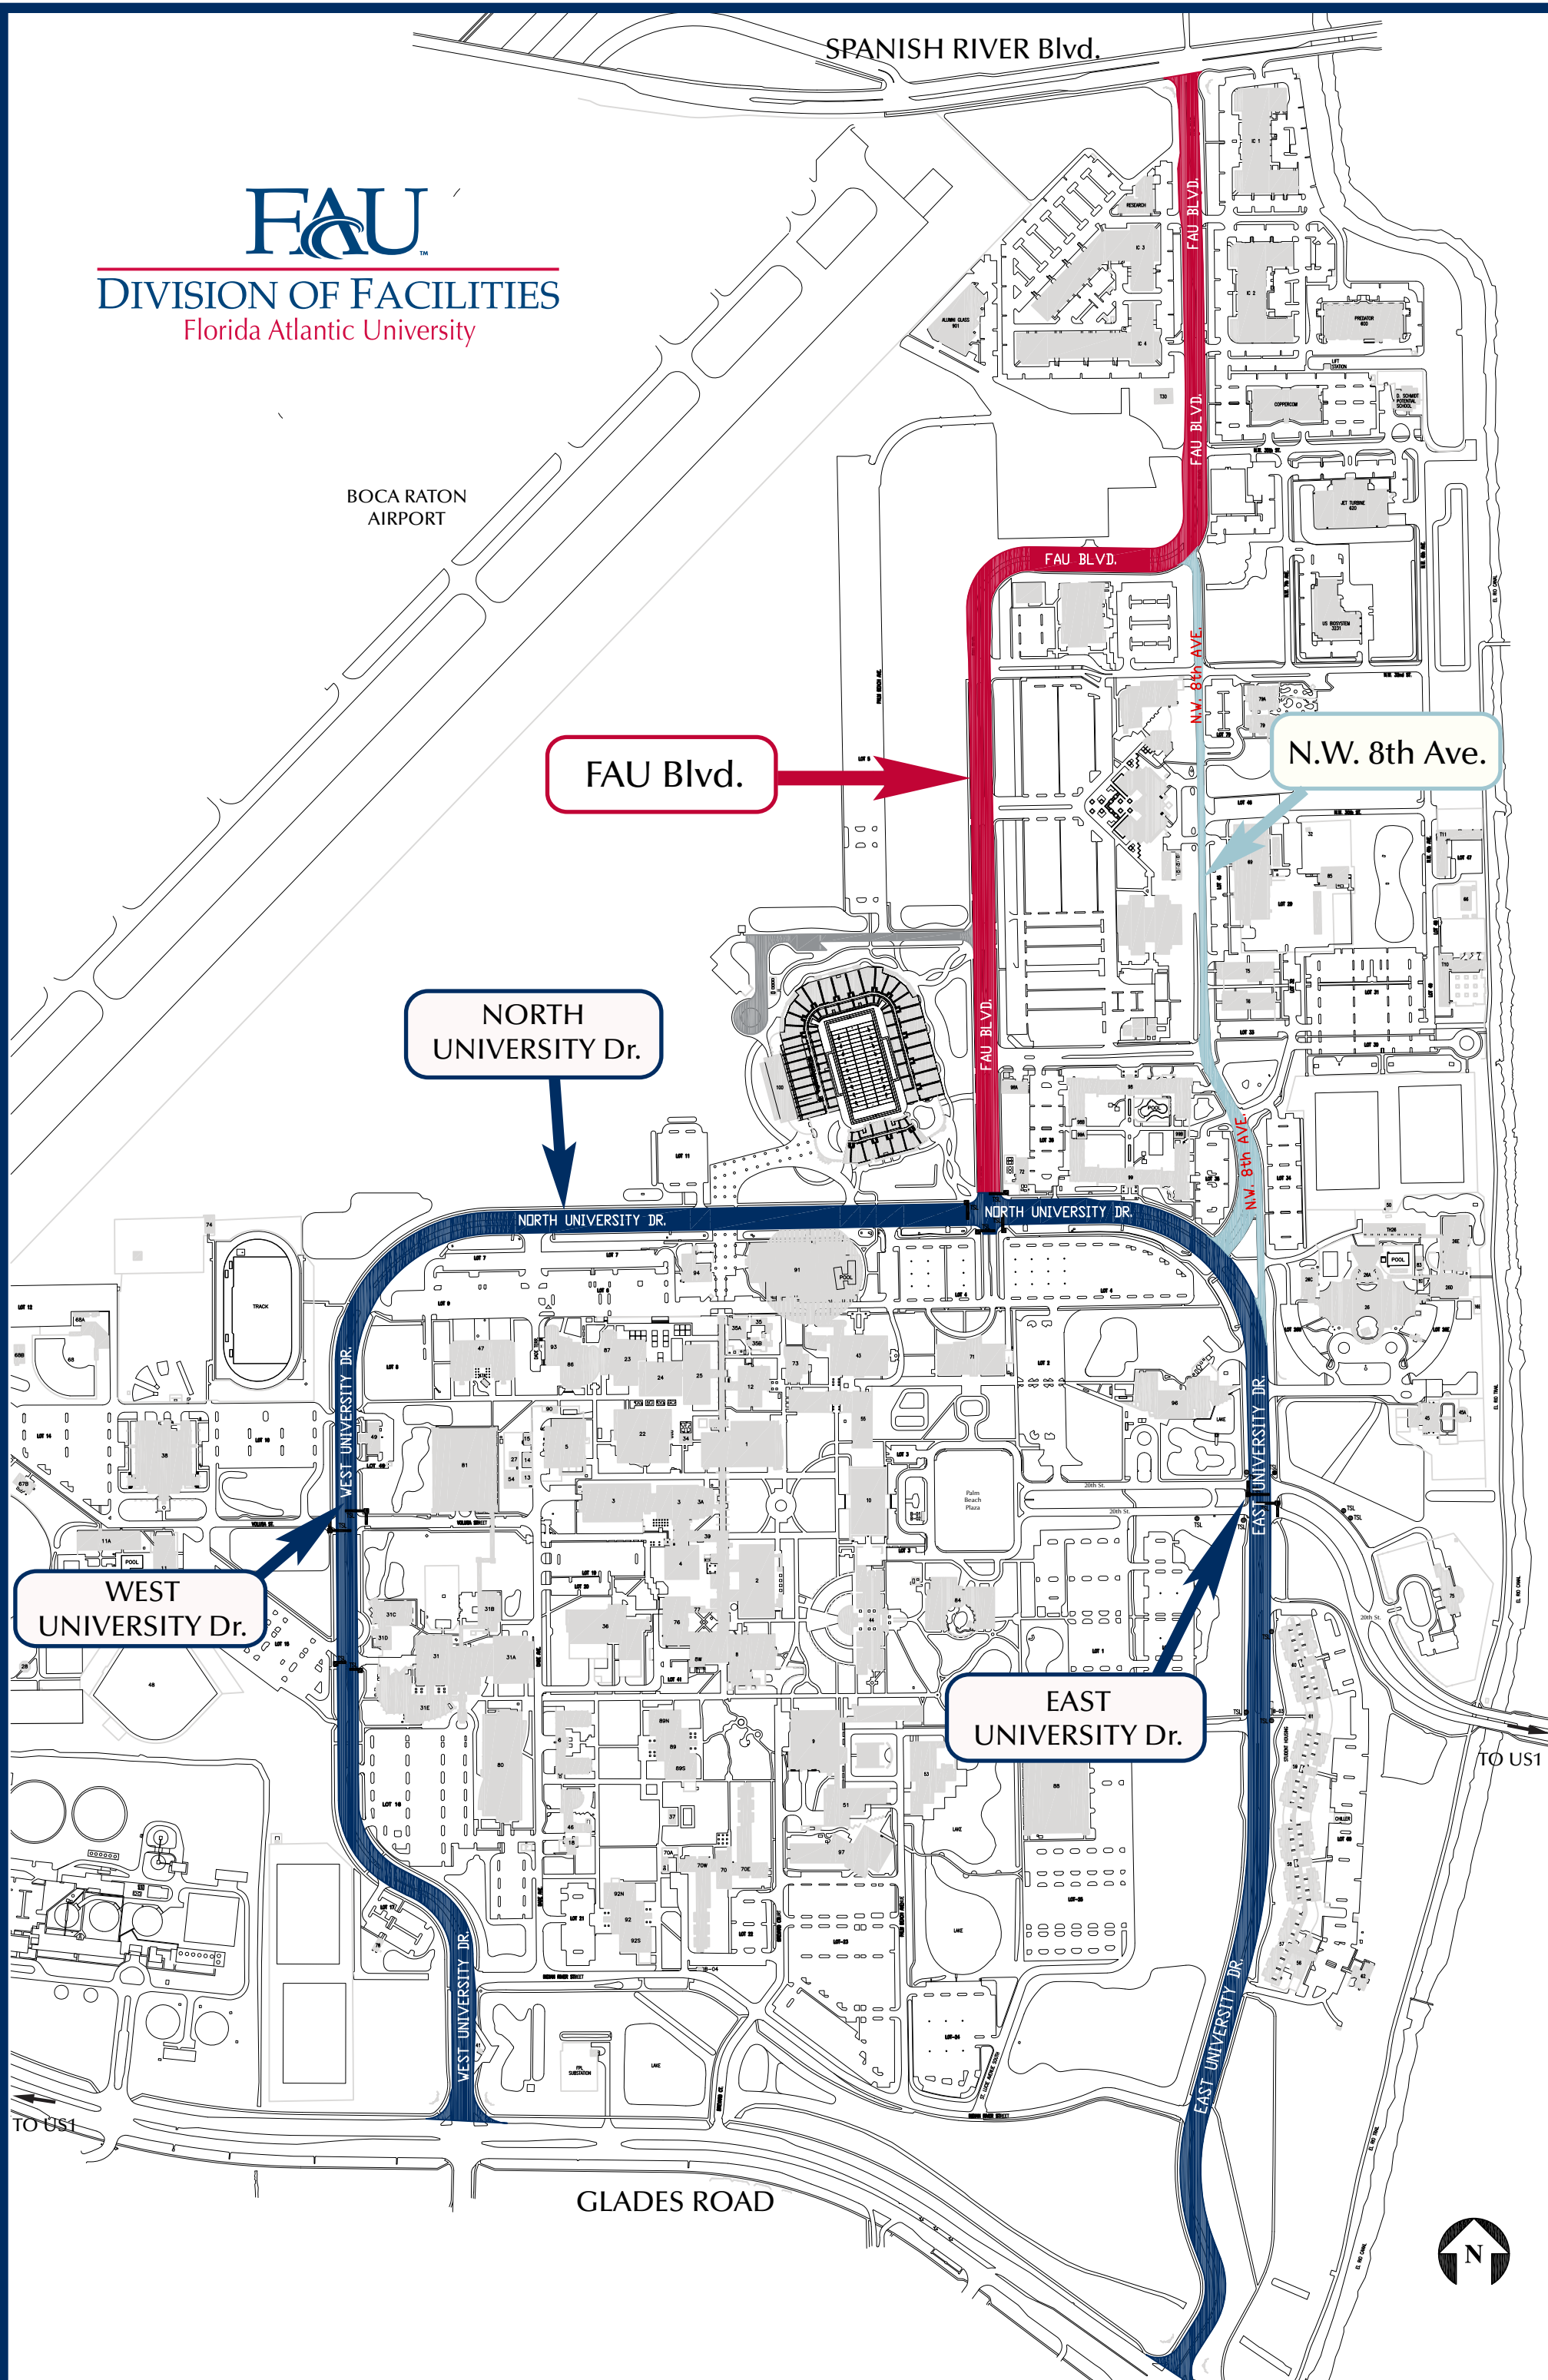

DIVISION OF FACILITIES
Florida Atlantic University

FAU Blvd.

NORTH UNIVERSITY Dr.

WEST UNIVERSITY Dr.

EAST UNIVERSITY Dr.

N.W. 8th Ave.