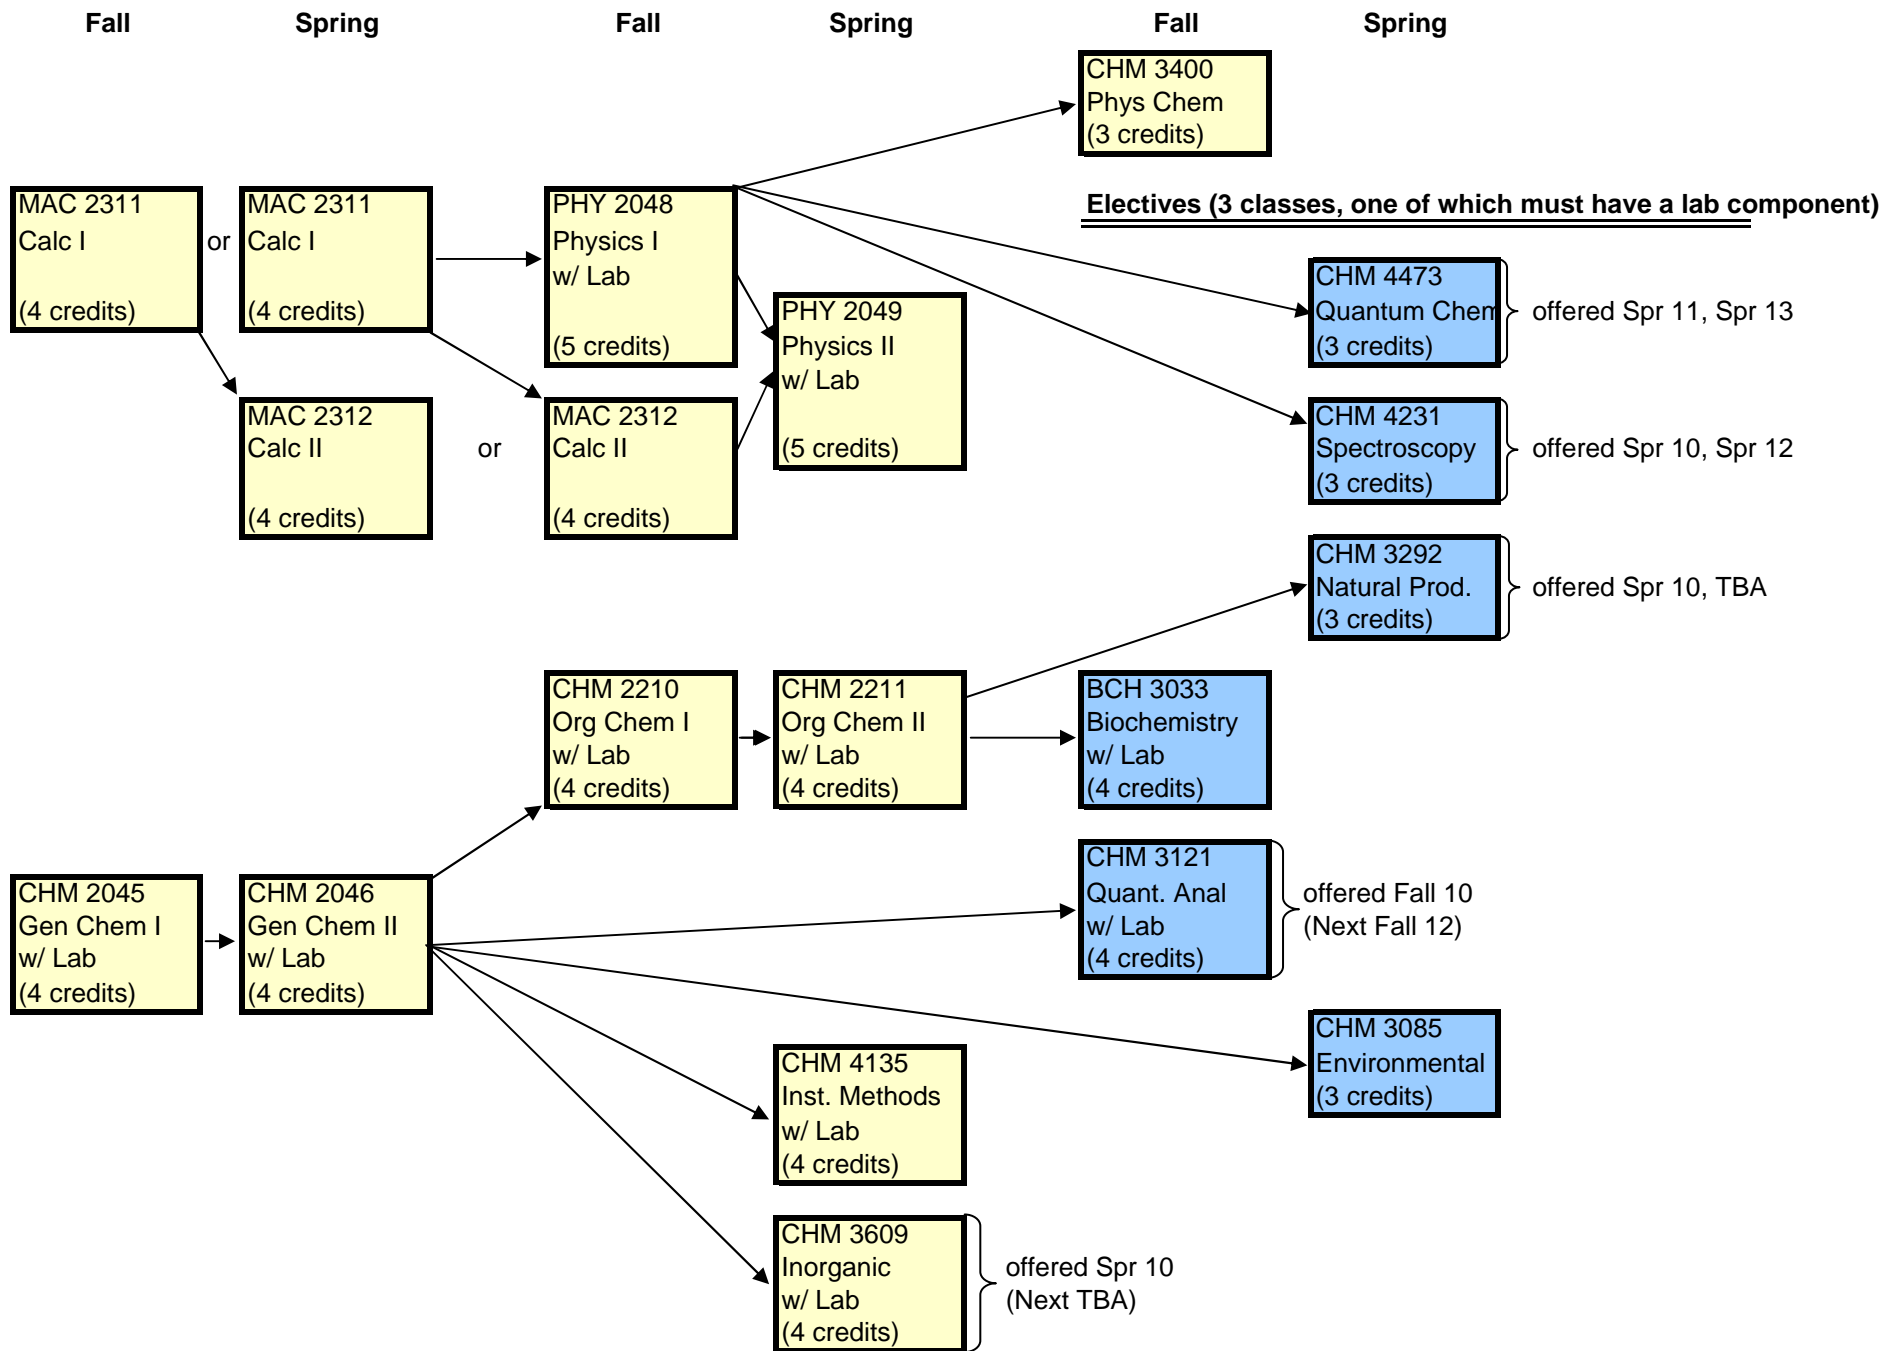

Chemistry

KEY:

→ Indicates a prereq for the course

NOTE: prereqs may be waived with permission of instructor