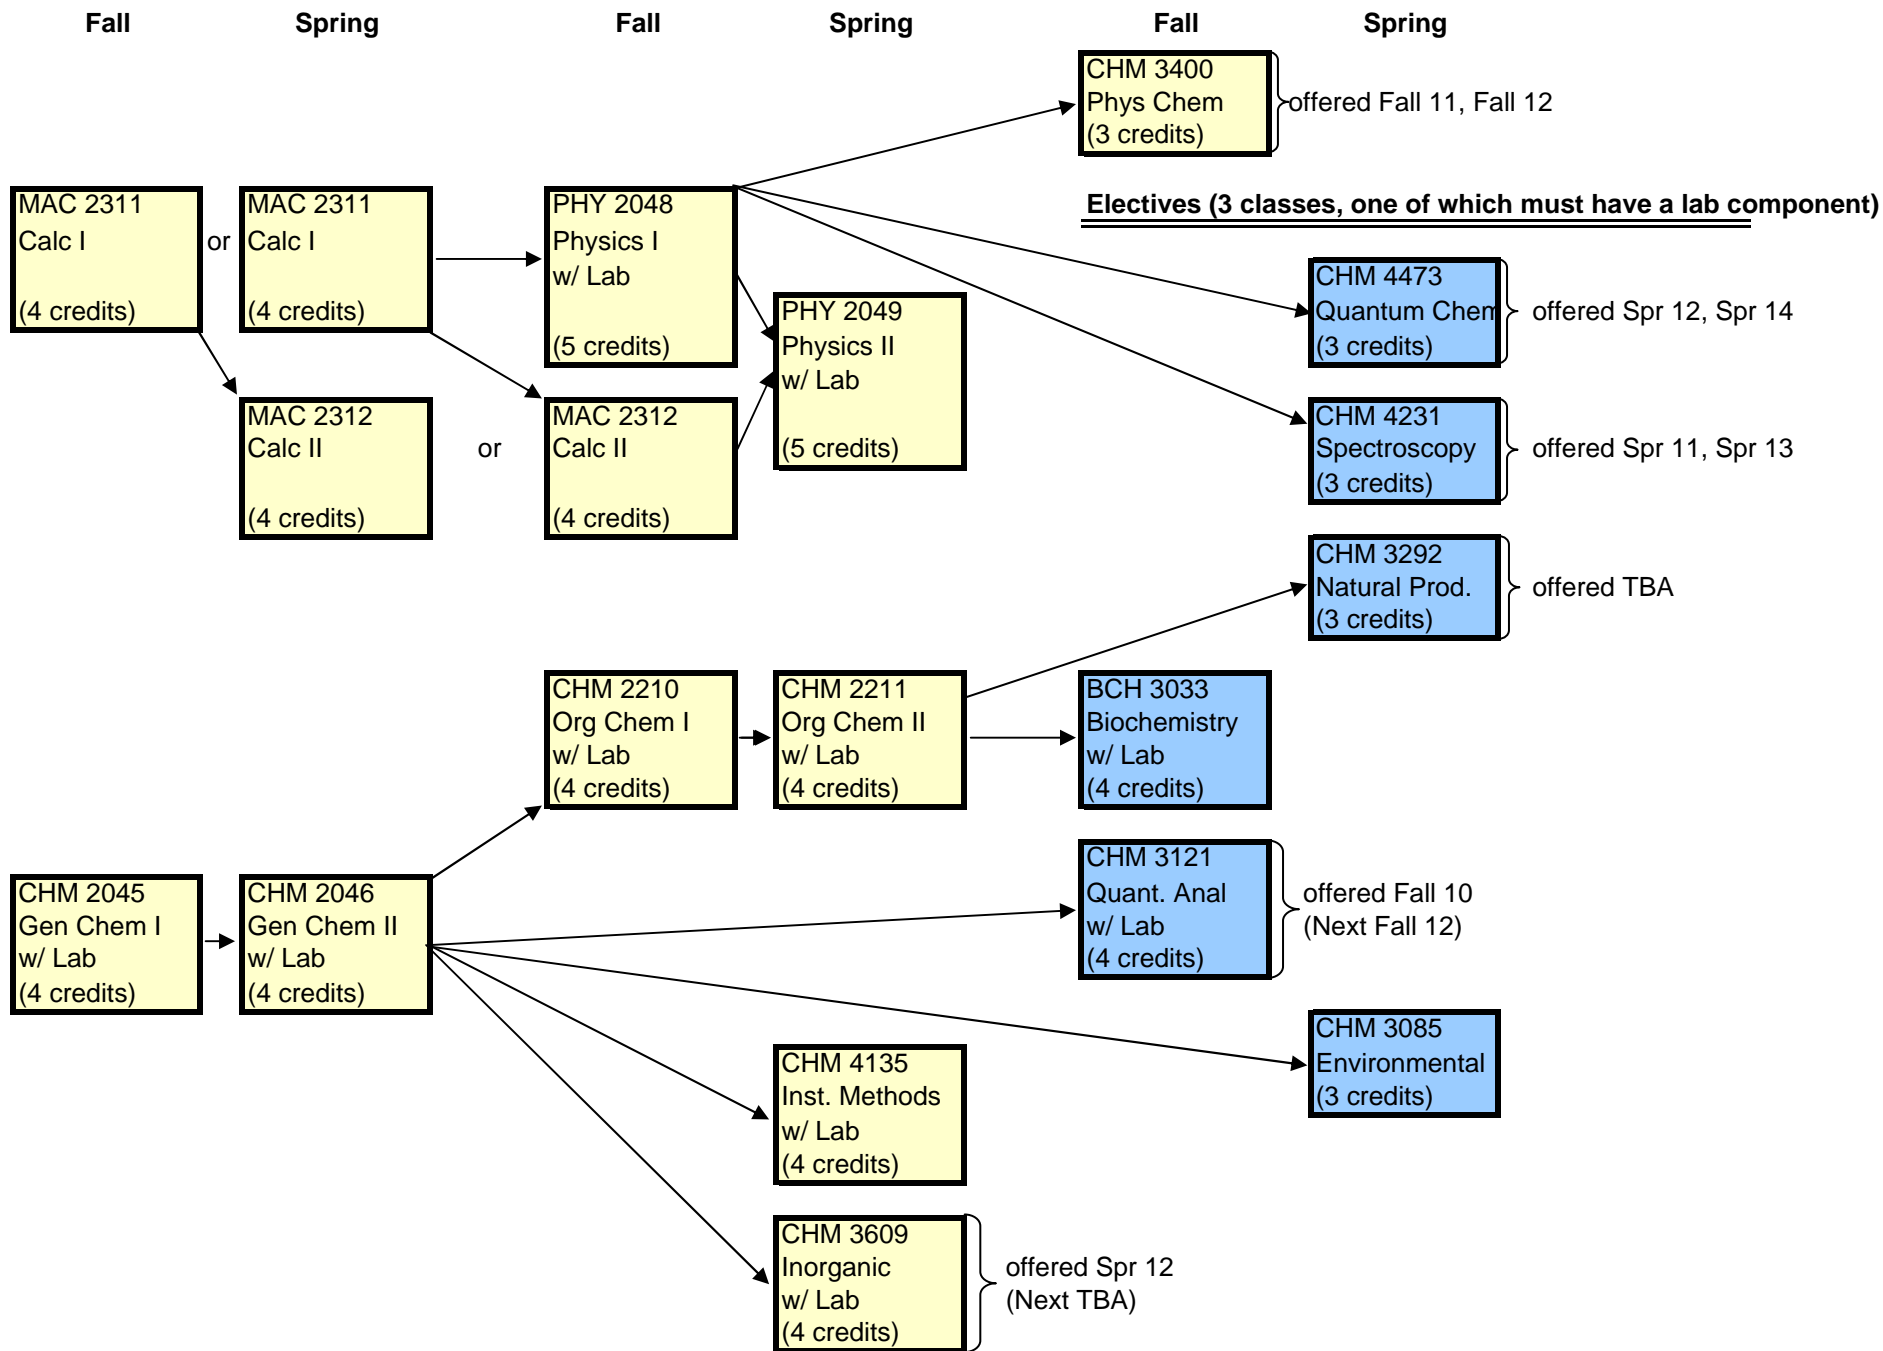

Chemistry

KEY: → Indicates a prereq for the course
 NOTE: prereqs may be waived with permission of instructor