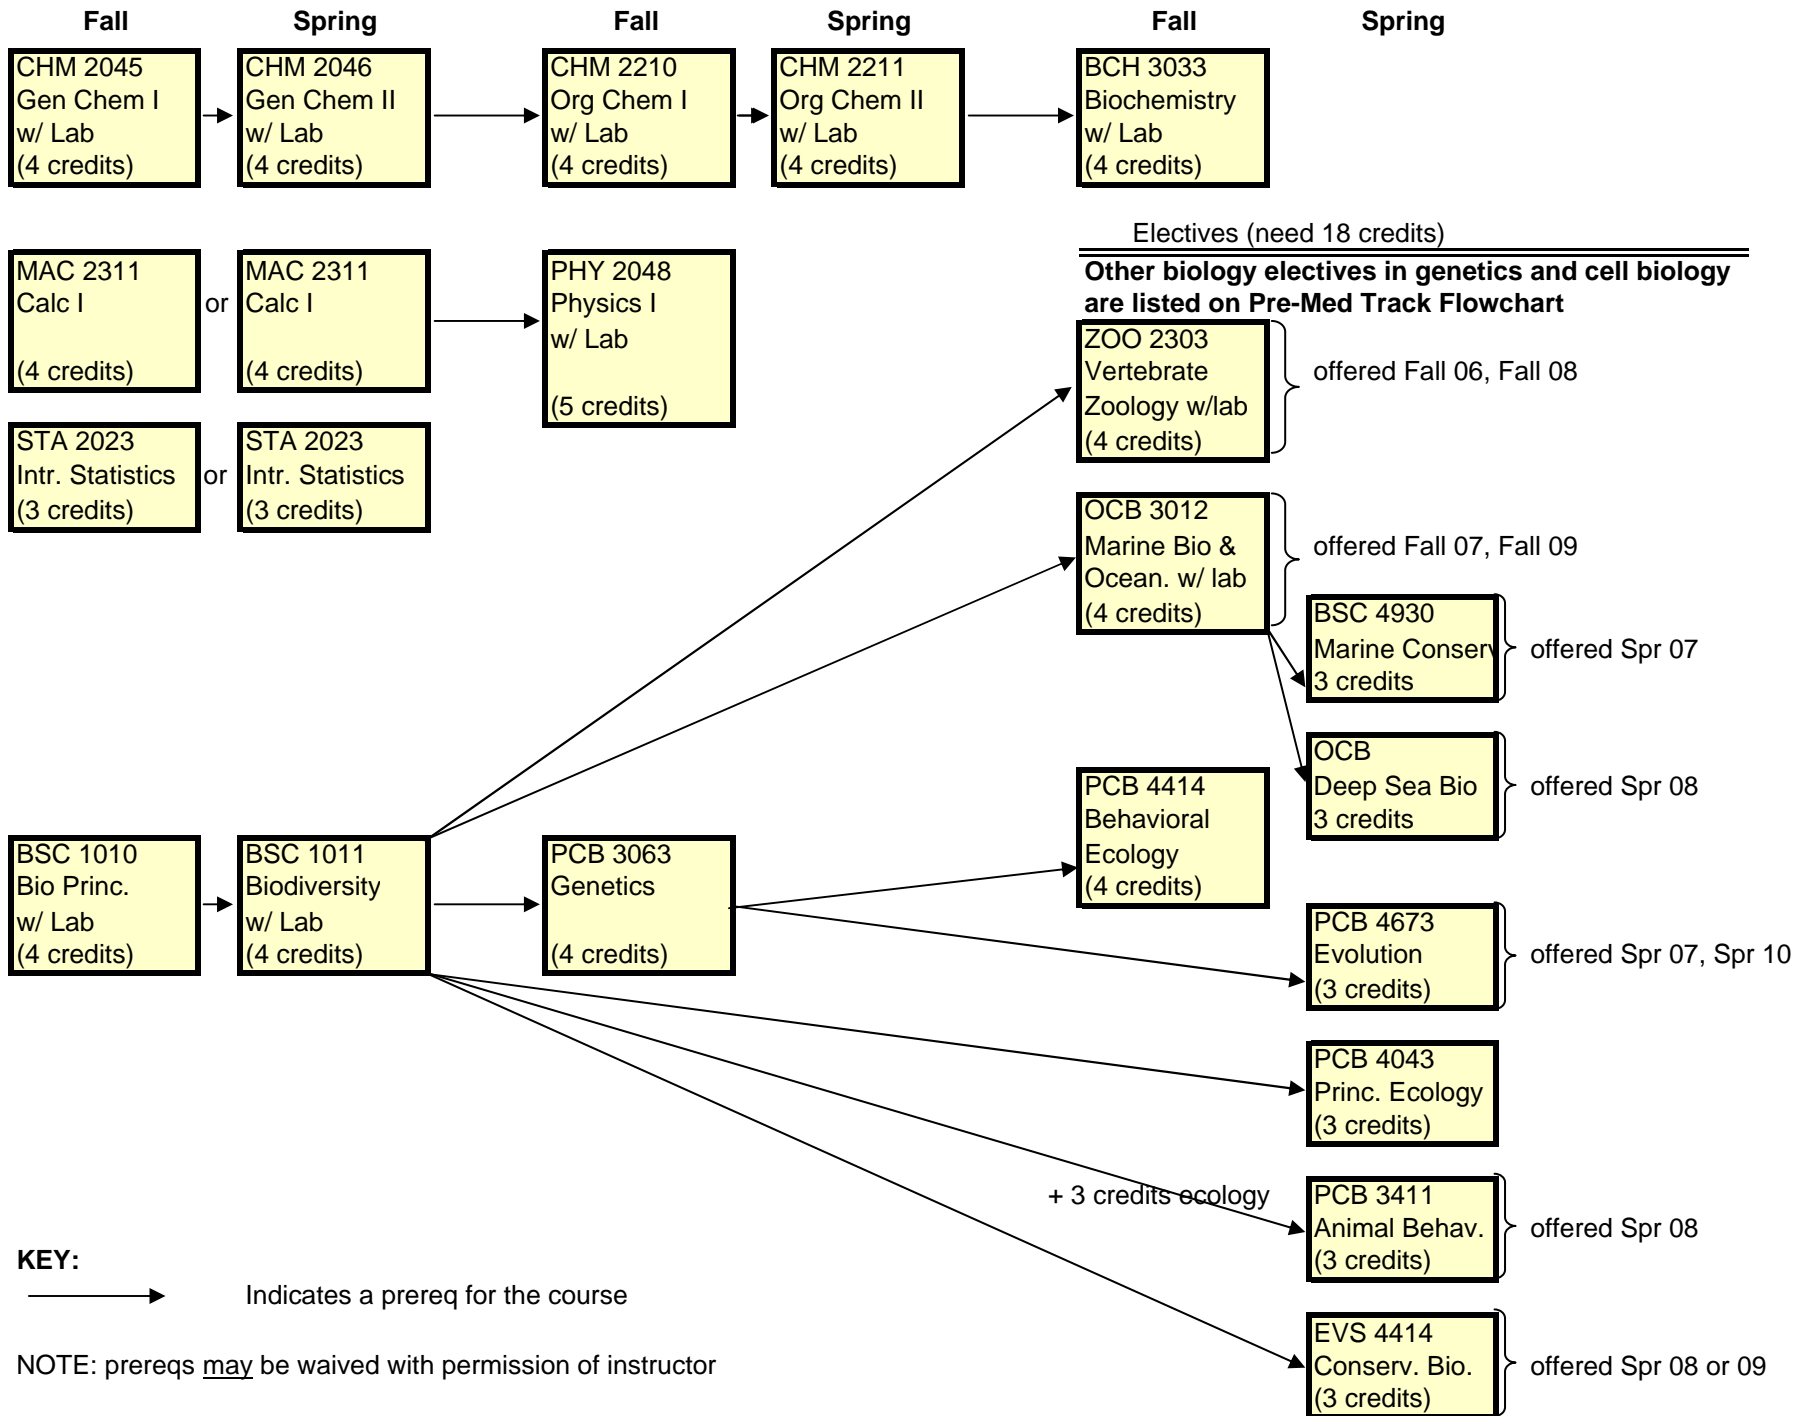

Biology: General Biology Track

KEY:
 → Indicates a prereq for the course

NOTE: prereqs may be waived with permission of instructor