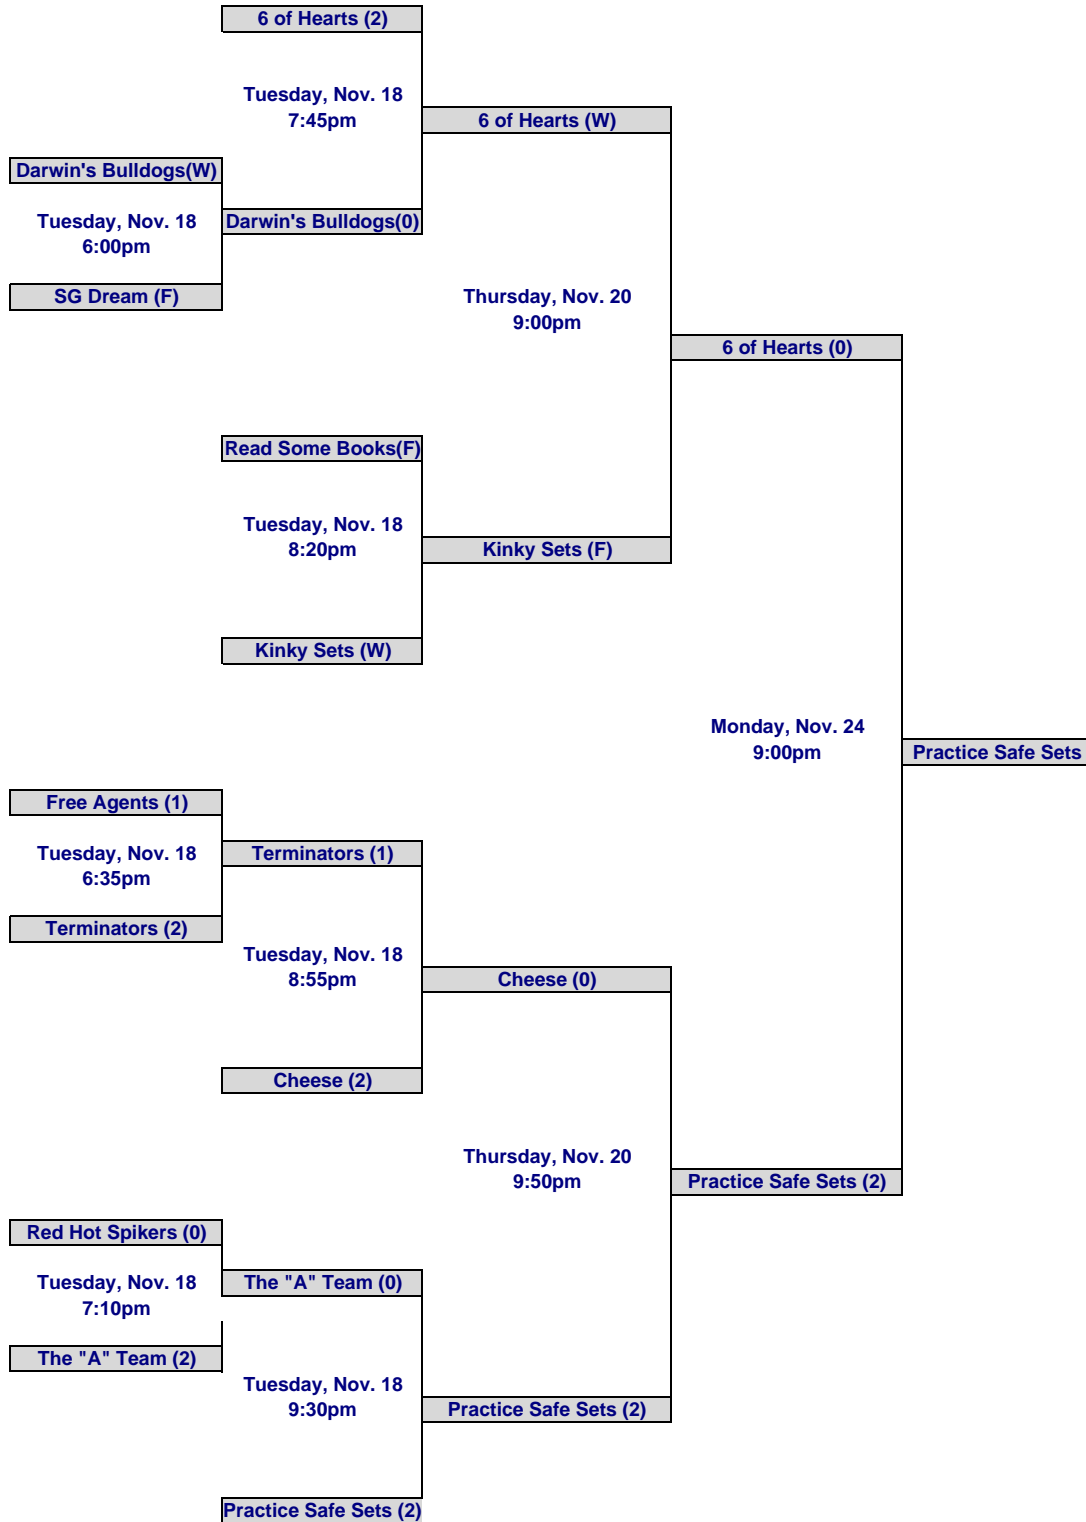

**Florida Atlantic University Intramural Sports**  
**Volleyball Playoff Bracket**  
 Co-Rec

All participants must present a valid FAU ID card prior to each game.  
[www.fau.edu/campusrec](http://www.fau.edu/campusrec)