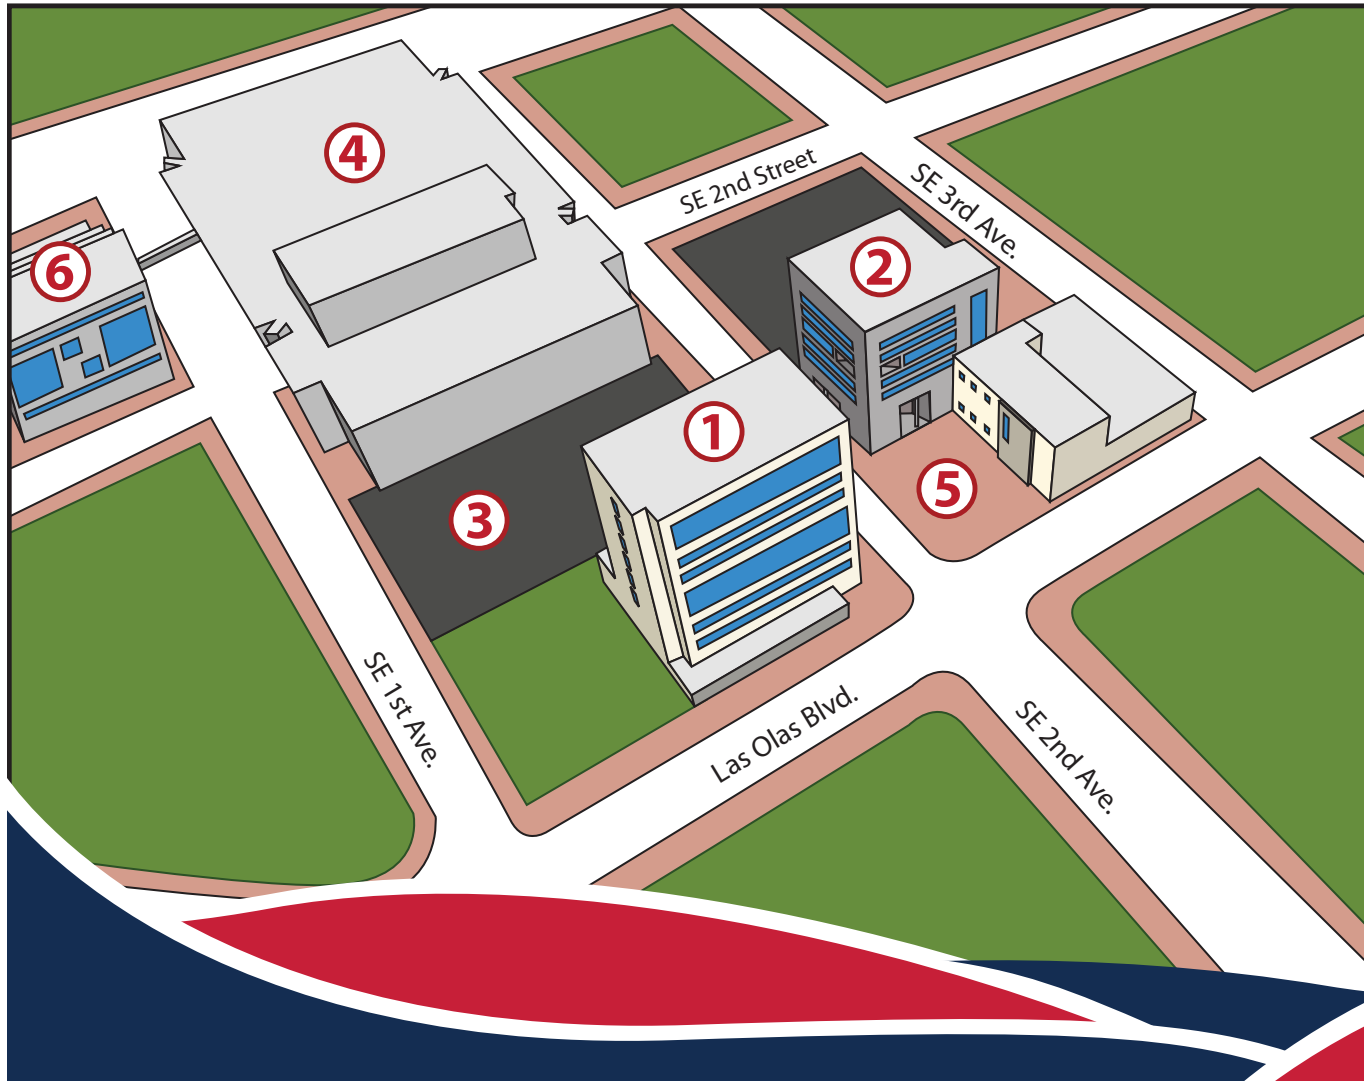

FLORIDA ATLANTIC UNIVERSITY™

FORT LAUDERDALE CAMPUS

- ① FAU/Broward College Higher Education Complex**
College of Architecture, Urban & Public Affairs
FAU Administrative Offices
Classrooms & Labs
Florida's Governor Executive Office
- ② Reubin O'D Askew Tower**
The Dorothy F. Schmidt College of Arts and Letters
College of Business
Second Avenue Studio
Classrooms & Labs
- ③ FAU Ground Parking Lot**
FAU Faculty/Staff
- ④ City Parking Garage**
FAU students can park on the roof with FAU decal
- ⑤ University Plaza**
- ⑥ Fort Lauderdale Main Library**

www.fau.edu/broward