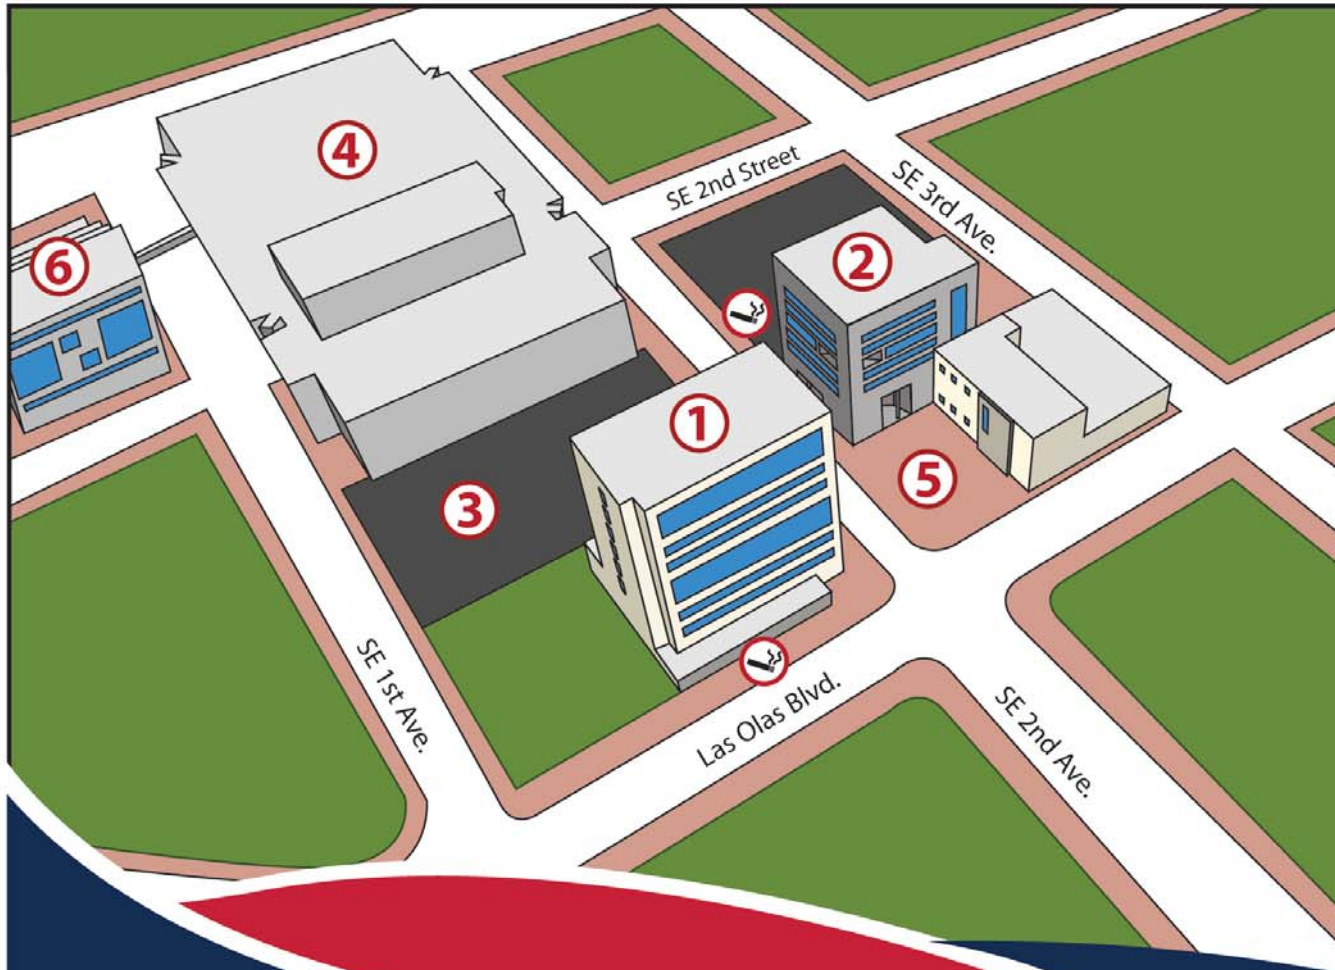

## FORT LAUDERDALE CAMPUS

- ① FAU/Broward College Higher Education Complex**  
College of Architecture, Urban & Public Affairs  
FAU Administrative Offices  
Classrooms & Labs  
Florida's Governor Executive Office
- ② Reubin O'D Askew Tower**  
The Dorothy F. Schmidt College of Arts and Letters  
College of Business  
Second Avenue Studio  
Classrooms & Labs
- ③ FAU Ground Parking Lot**  
FAU Faculty/Staff
- ④ City Parking Garage**  
FAU students can park on the roof with FAU decal
- ⑤ University Plaza**
- ⑥ Fort Lauderdale Main Library**
- 🚭 Designated Smoking Area**  
Smoking is permitted only in these areas