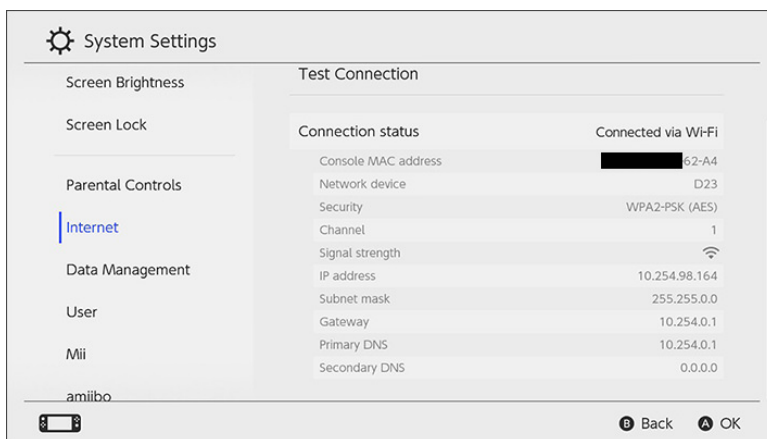

QUICK TECHNOLOGY GUIDE

HOW TO FIND THE MAC ADDRESS NINTENDO SWITCH

1. Select **System Settings** from the HOME menu.
2. Scroll down and select **Internet**.
3. The Nintendo Switch console's MAC address will be listed under **System MAC Address**.