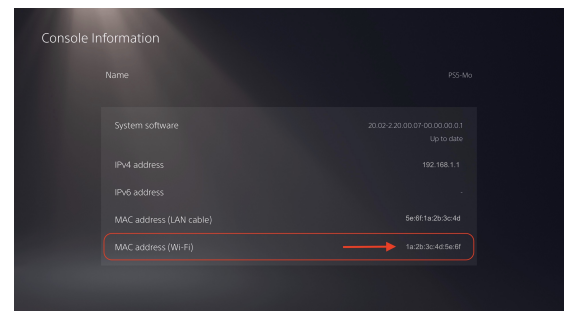

QUICK TECHNOLOGY GUIDE

HOW TO FIND THE MAC ADDRESS PLAYSTATION 5

1. From the home screen, select the **gear icon** (settings) in the upper right.

2. Select **System**.

3. Select **Console Information**.

4. You will see the MAC address displayed at the bottom of the list.

5. Be sure to register both the wired and wireless MAC address in order to get a connection both ways through FAU network.

For all other technical challenges please visit fixit.fau.edu.

wi-fi

gaming console