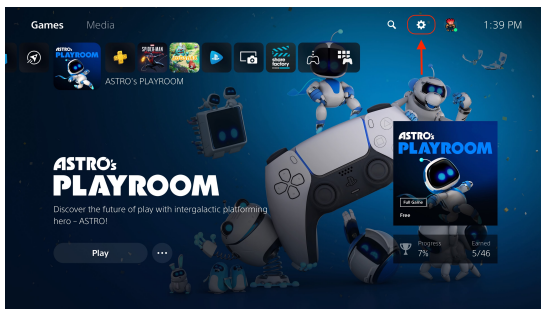

QUICK TECHNOLOGY GUIDE

HOW TO FIND THE MAC ADDRESS PLAYSTATION 5

1. From the home screen, select the **gear icon** (settings) in the upper right.

2. Select **System**.

3. Select **Console Information**.

4. You will see the MAC address displayed at the bottom of the list.

5. Be sure to register both the wired and wireless MAC address in order to get a connection both ways through FAU network.

For all other technical challenges please visit fixit.fau.edu.

wi-fi

gaming console