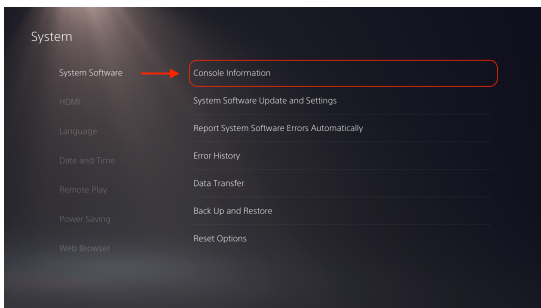

QUICK TECHNOLOGY GUIDE

HOW TO FIND THE MAC ADDRESS PLAYSTATION 5

1. From the home screen, select the **gear icon** (settings) in the upper right.

2. Select **System**.

3. Select **Console Information**.

4. You will see the MAC address displayed at the bottom of the list.

5. Be sure to register both the wired and wireless MAC address in order to get a connection both ways through FAU network.

For all other technical challenges please visit fixit.fau.edu.

wi-fi

gaming console