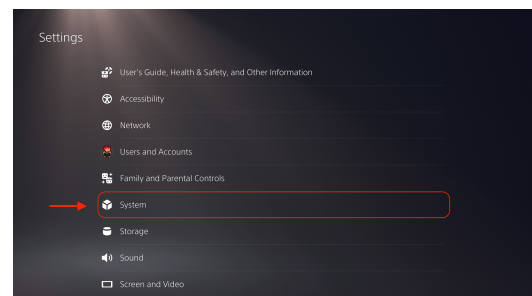

QUICK TECHNOLOGY GUIDE

HOW TO FIND THE MAC ADDRESS PLAYSTATION 5

1. From the home screen, select the **gear icon** (settings) in the upper right.

2. Select **System**.

3. Select **Console Information**.

4. You will see the MAC address displayed at the bottom of the list.

5. Be sure to register both the wired and wireless MAC address in order to get a connection both ways through FAU network.

For all other technical challenges please visit fixit.fau.edu.

wi-fi

gaming console