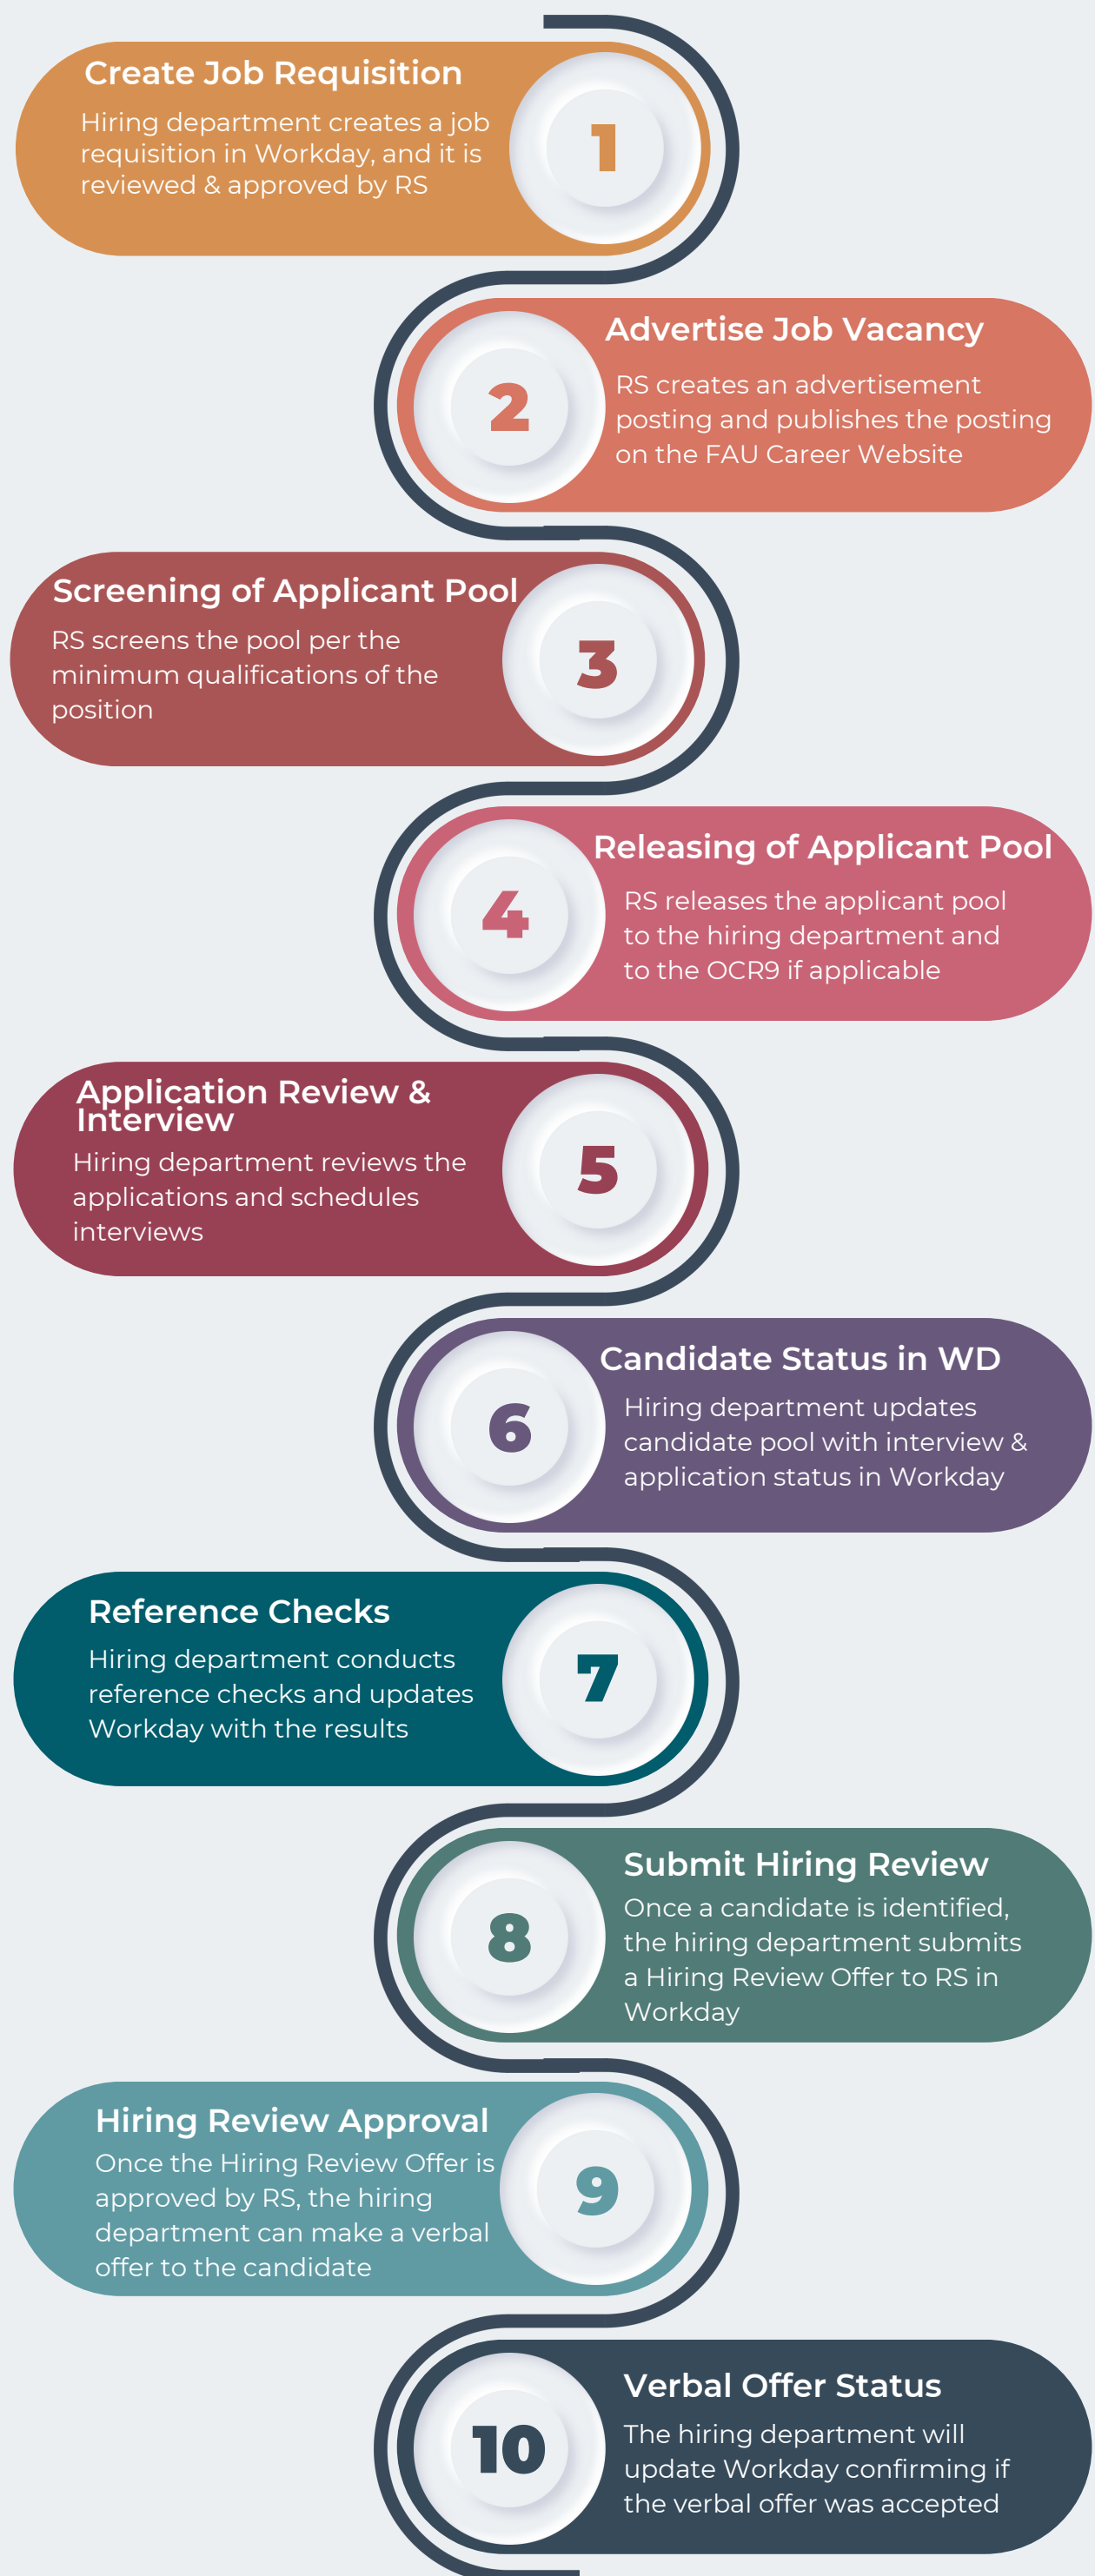

RECRUITMENT PROCESS

The timeline will vary based on the recruitment volume for the University. Additional recruitment steps or approvals may be required.

For inquiries, please contact Recruitment Services (RS) at empl@fau.edu.