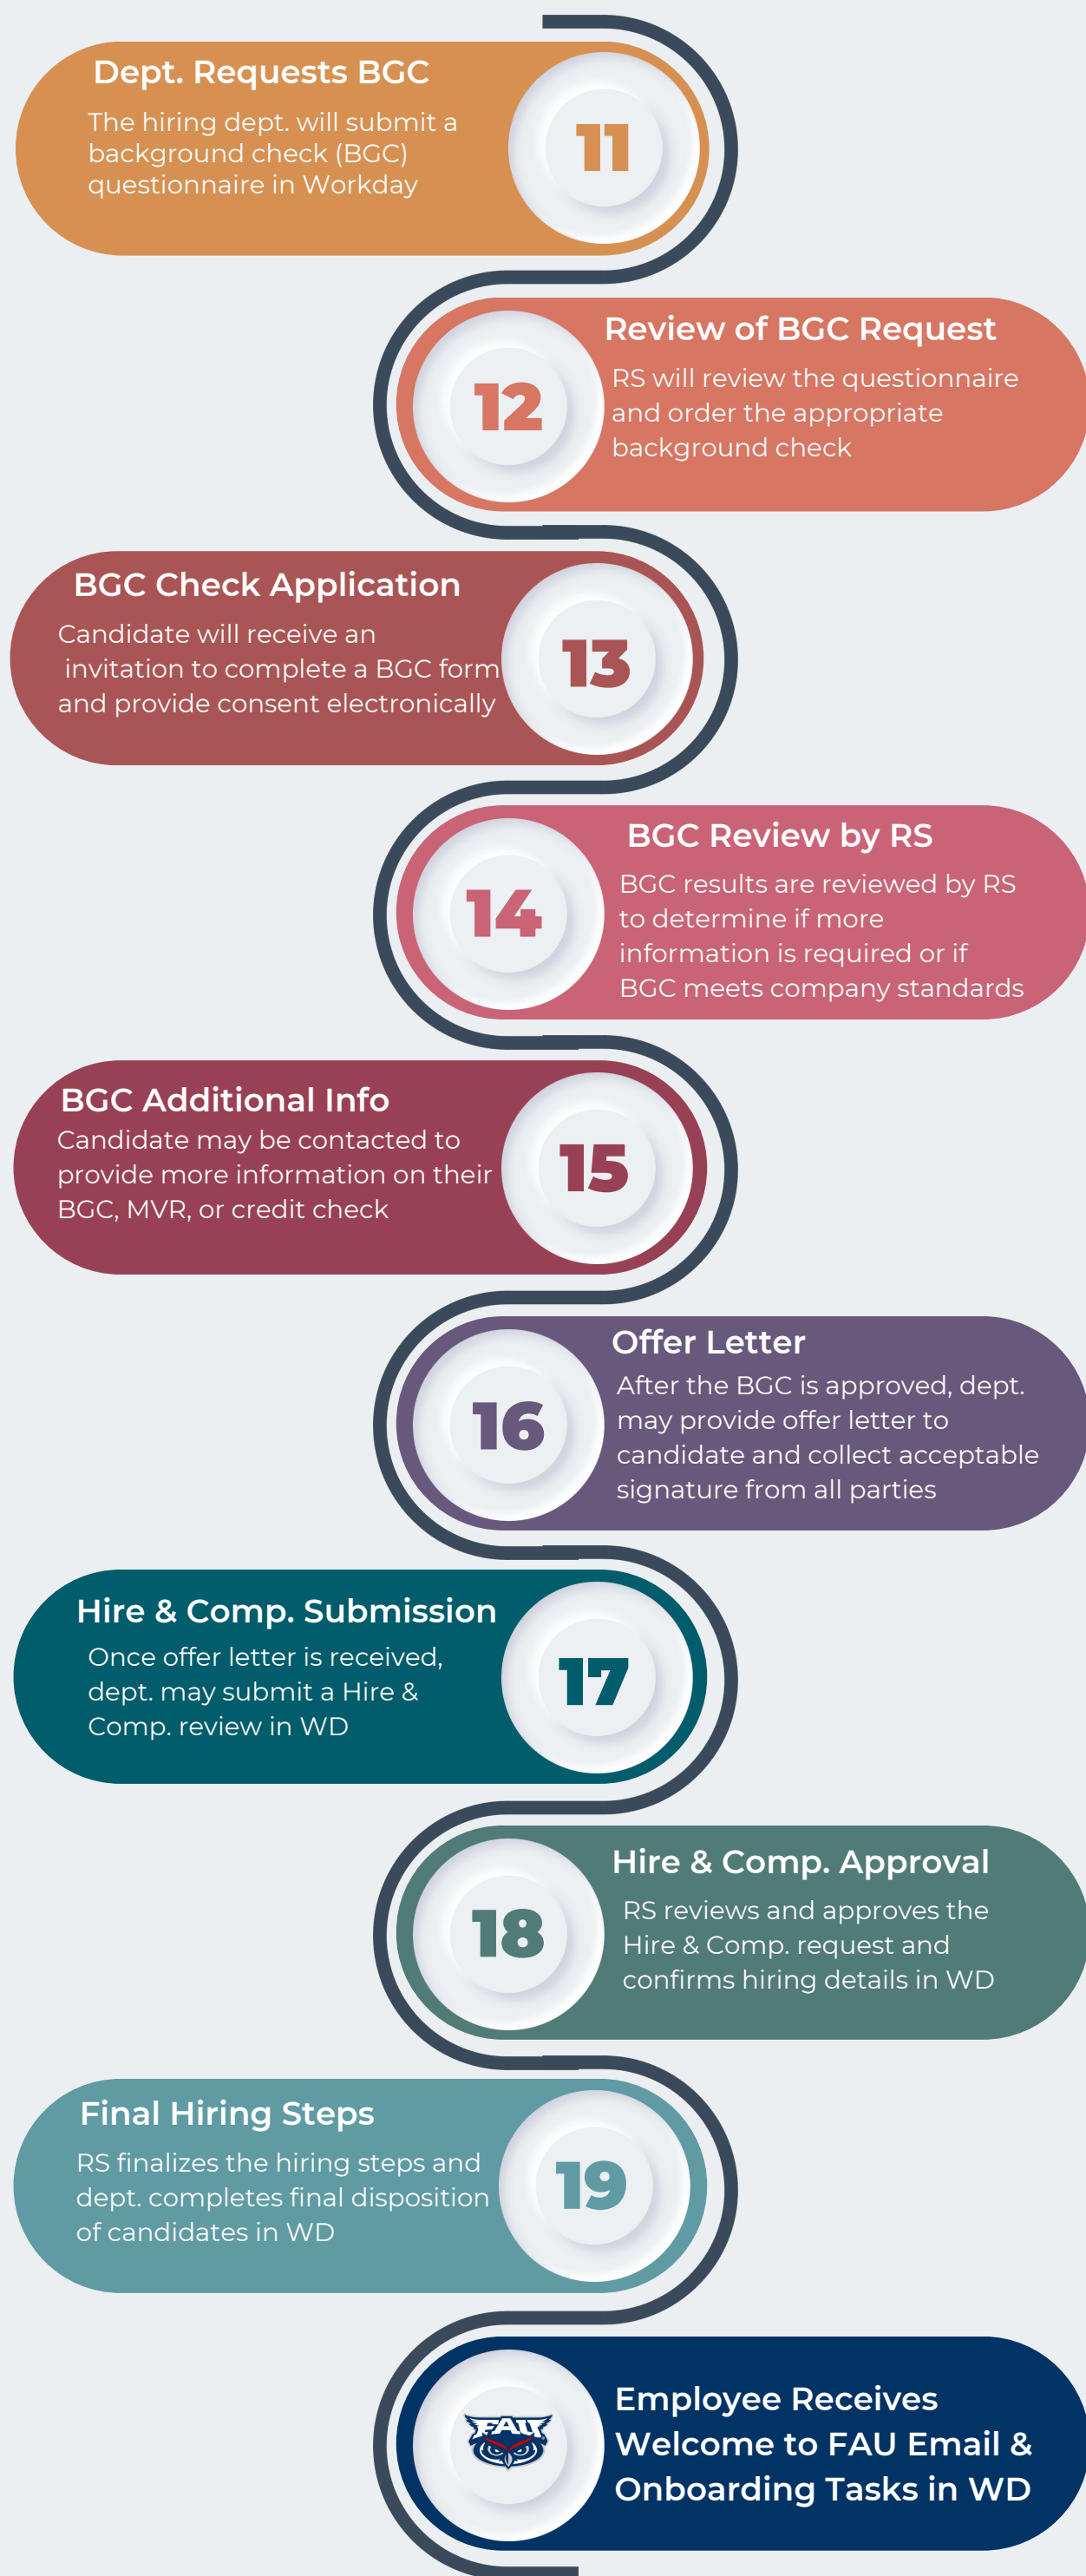

RECRUITMENT PROCESS

The timeline will vary based on the recruitment volume for the University. Additional recruitment steps or approvals may be required.

For inquiries, please contact Recruitment Services (RS) at empl@fau.edu.