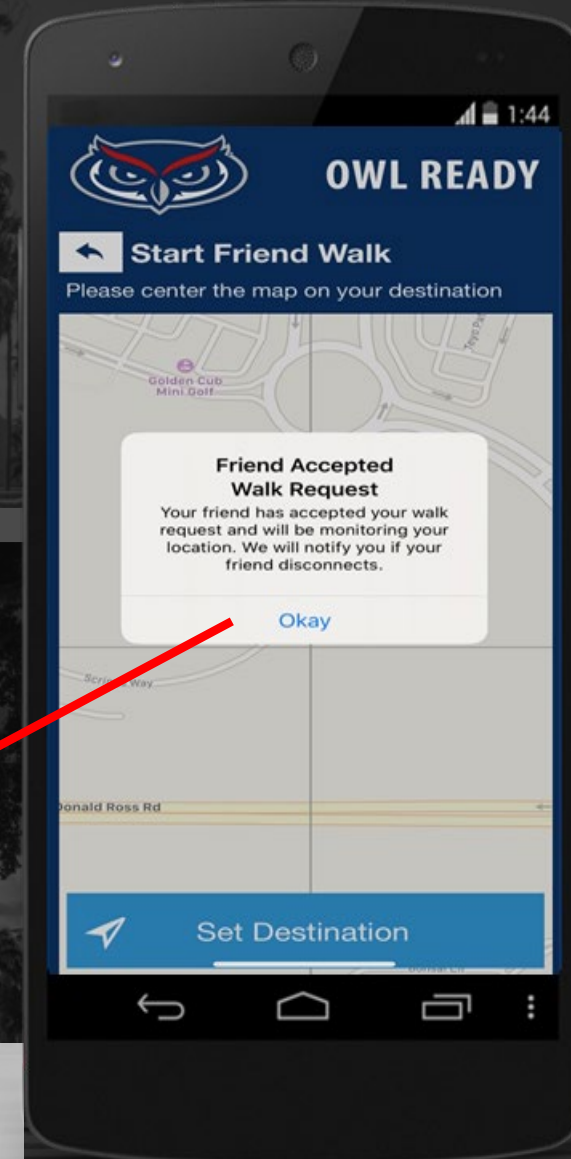

ARE YOU OWL READY?

Get up to date weather information for all FAU Campuses on the Owl Ready App

ARE YOU OWL READY?

FAU Emergency Alerts

Stay up to date with all FAU
Emergency Alerts via the OWL Ready
App!

ARE YOU OWL READY?

Mobile Blue Light

DOWNLOAD ON THE
App Store

GET IT ON
Google Play

OWL READY

Send your location to FAU PD in real-time during emergency situations.

ARE YOU OWL READY?

Virtual Friend Walk

Have a friend or FAU PD monitor your walk to make sure you get to your destination safely