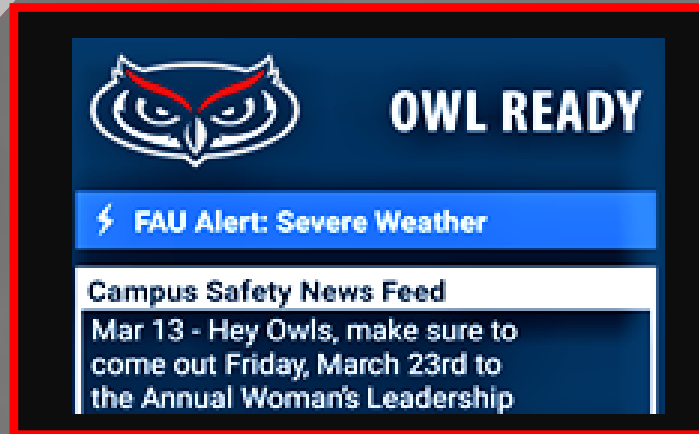

ARE YOU OWL READY?

FAU Emergency Alerts

Stay up to date with all FAU
Emergency Alerts via the OWL Ready
App!