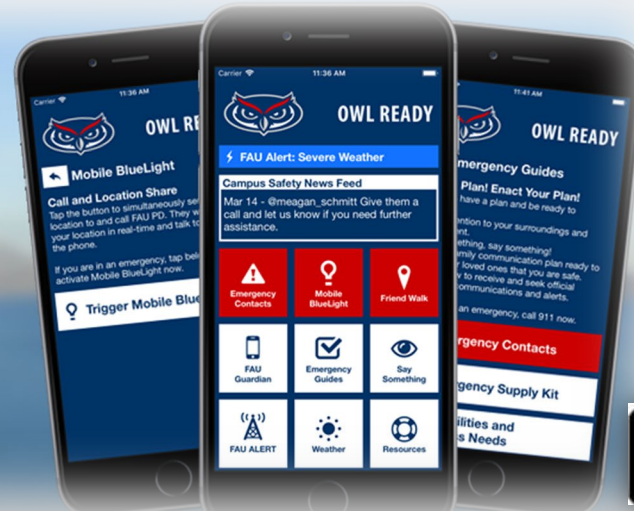

Are you Owl Ready?

Owl Ready is the official preparedness and safety app of Florida Atlantic University. It was developed collaboratively between the Department of Emergency Management and the FAU Police Department.

With this dynamic feature-rich mobile application you are able to:

- ✓ Emergency and Non-Emergency Contacts: Easily access emergency and non emergency contacts and dial directly from the application.
- ✓ Virtual Friend Walk: Recruit friends and family to virtually accompany you on your walk at night
- ✓ Report a Safety Concern: See something, say something. Report a safety/security concern to appropriate University officials.
- ✓ Mobile Blue Light: Turn your phone into a Mobile Blue Light - Send your location to FAU PD in real-time in case of a crisis
- ✓ Access Emergency Guides: Easily access emergency guides for a variety of situations
- ✓ View Current Weather: Obtain current weather updates for all of FAU locations
- ✓ Language Translation: Easily translate words, phrases, and web pages.

ARE YOU OWL READY?

Get up to date weather information for all FAU Campuses on the Owl Ready App

ARE YOU OWL READY?

FAU Emergency Alerts

Stay up to date with all FAU
Emergency Alerts via the OWL Ready
App!

ARE YOU OWL READY?

Mobile Blue Light

DOWNLOAD ON THE
App Store

GET IT ON
Google Play

OWL READY

Send your location to FAU PD in real-time during emergency situations.

ARE YOU OWL READY?

Virtual Friend Walk