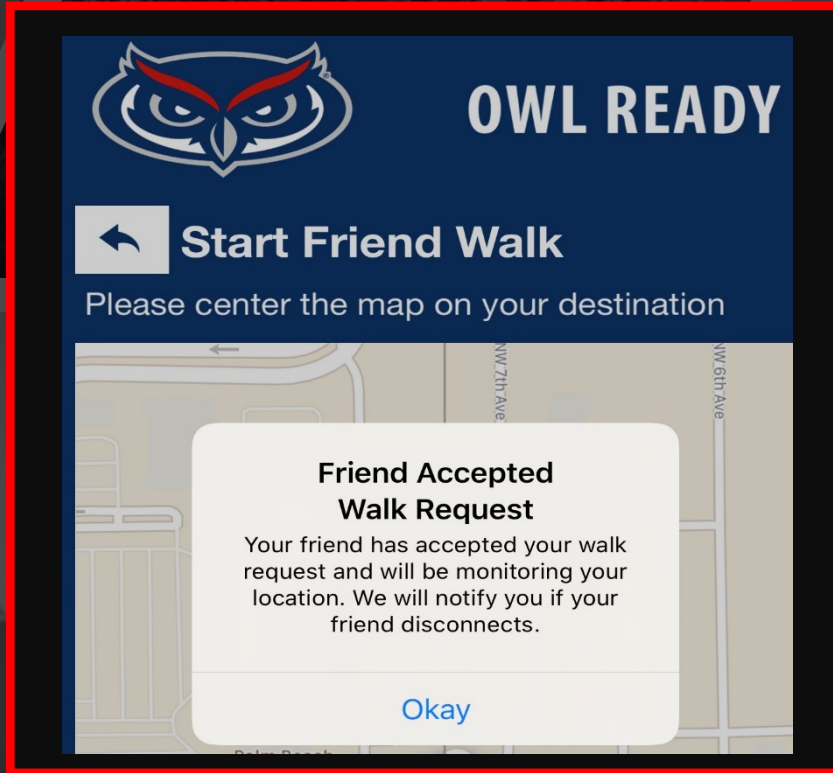

With this dynamic feature-rich mobile application you are able to:

- ✓ Emergency and Non-Emergency Contacts: Easily access emergency and non emergency contacts and dial directly from the application.
- ✓ Virtual Friend Walk: Recruit friends and family to virtually accompany you on your walk at night
- ✓ Report a Safety Concern: See something, say something. Report a safety/security concern to appropriate University officials.
- ✓ Mobile Blue Light: Turn your phone into a Mobile Blue Light - Send your location to FAU PD in real-time in case of a crisis
- ✓ Access Emergency Guides: Easily access emergency guides for a variety of situations
- ✓ View Current Weather: Obtain current weather updates for all of FAU locations
- ✓ Language Translation: Easily translate words, phrases, and web pages.

ARE YOU OWL READY?

Get up to date weather information for all FAU Campuses on the Owl Ready App

ARE YOU OWL READY?

FAU Emergency Alerts

Stay up to date with all FAU
Emergency Alerts via the OWL Ready
App!

ARE YOU OWL READY?

Mobile Blue Light

DOWNLOAD ON THE
App Store

GET IT ON
Google Play

OWL READY

Send your location to FAU PD in real-time during emergency situations.

ARE YOU OWL READY?

Virtual Friend Walk

Have a friend or FAU PD monitor your walk to make sure you get to your destination safely